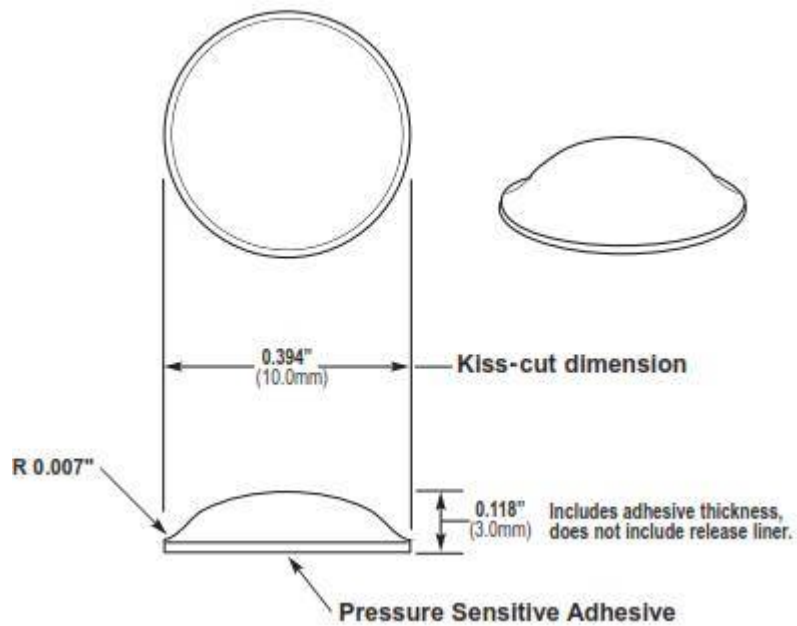

Mechanical

Actual Size

General Specifications

Material: Polyurethane	Pad Size: 6" x 12"
Pressure Sensitive Adhesive: Acrylic -or- Synthetic Rubber	Per Pad: 450 Pieces — 15 across x 30 down
Durometer, Shore A: 60-70 Standard / 50-55 Softer Durometer	Per Box: 5,400 Pieces — 12 Pads
Tolerance: ±0.02" (.5mm)	Colors: Clear & Black

Mechanical

Actual Size

General Specifications

Material: Polyurethane (also Soft Durometer)	Pad Size: 6" x 12"
Pressure Sensitive Adhesive: Acrylic -or- Synthetic Rubber	Per Pad: 200 Pieces — 10 across x 20 down
Durometer, Shore A: 60-70 Standard / 50-55 Softer Durometer	Per Box: 5,000 Pieces — 25 Pads
Tolerance: ±0.02" (.5mm)	Colors: Clear, Black, White & Gray

Mechanical

Actual Size

General Specifications

Material: Polyurethane	Pad Size: 6" x 12"
Pressure Sensitive Adhesive: Acrylic -or- Synthetic Rubber	Per Pad: 300 Pieces — 12 across x 25 down
Durometer, Shore A: 60-70 Standard	Per Box: 6,000 Pieces — 20 Pads
Tolerance: ±0.02" (.5mm)	Colors: Clear

Mechanical

Actual Size

General Specifications

Material: Polyurethane	Pad Size: 6" x 12"
Pressure Sensitive Adhesive: Acrylic -or- Synthetic Rubber	Per Pad: 288 Pieces — 12 across x 24 down
Durometer, Shore A: 60-70 Standard / 50-55 Softer Durometer	Per Box: 7,200 Pieces — 25 Pads
Tolerance: ±0.02' (.5mm)	Colors: All