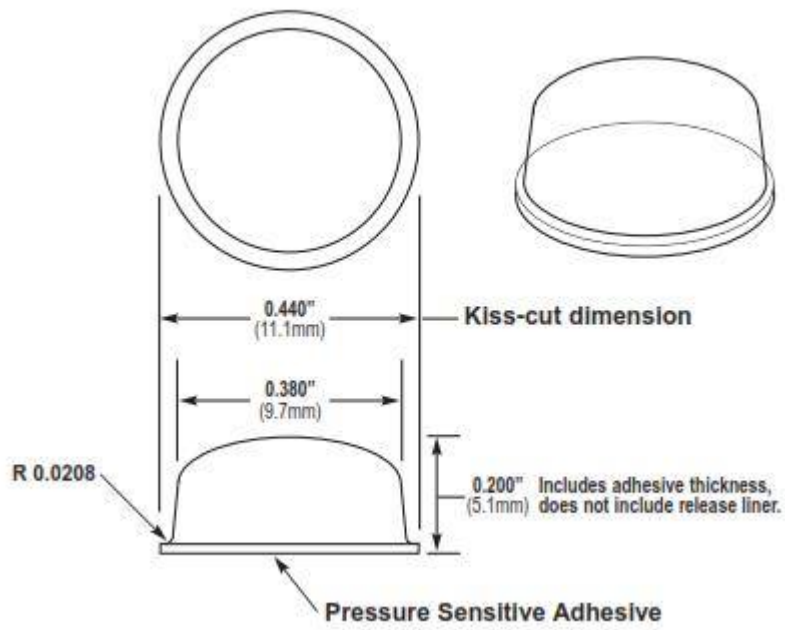

Mechanical

Actual Size

General Specifications

Material:	Polyurethane	Pad Size:	6" x 12"
Pressure Sensitive Adhesive:	Acrylic -or- Synthetic Rubber	Per Pad:	300 Pieces — 12 across x 25 down
Durometer, Shore A:	60-70 Standard / 50-55 Softer Durometer	Per Box:	6,000 Pieces — 20 Pads
Tolerance:	±0.02" (.5mm)	Colors:	Clear, Black

Mechanical

Actual Size

General Specifications

Material: Polyurethane (also Soft Durometer)	Pad Size: 6" x 12"
Pressure Sensitive Adhesive: Acrylic -or- Synthetic Rubber	Per Pad: 200 Pieces — 10 across x 20 down
Durometer, Shore A: 60-70 Standard / 50-55 Softer Durometer	Per Box: 5,000 Pieces — 25 Pads
Tolerance: ±0.02" (.5mm)	Colors: Clear, Black, White & Gray

Mechanical

Actual Size

General Specifications

Material: Polyurethane	Pad Size: 6" x 12"
Pressure Sensitive Adhesive: Acrylic -or- Synthetic Rubber	Per Pad: 300 Pieces — 12 across x 25 down
Durometer, Shore A: 60-70 Standard	Per Box: 6,000 Pieces — 20 Pads
Tolerance: ±0.02" (.5mm)	Colors: Clear

Mechanical

Actual Size

General Specifications	
Material: Polyurethane	Pad Size: 6" x 12"
Pressure Sensitive Adhesive: Acrylic -or- Synthetic Rubber	Per Pad: 242 Pieces — 11 across x 22 down
Durometer, Shore A: 60—70 Standard or 50—55 Softer Durometer	Per Box: 5,082 Pieces — 21 Pads
Tolerance: ±0.02" (.5mm)	Colors: Clear, Black, Brown, White & Gray