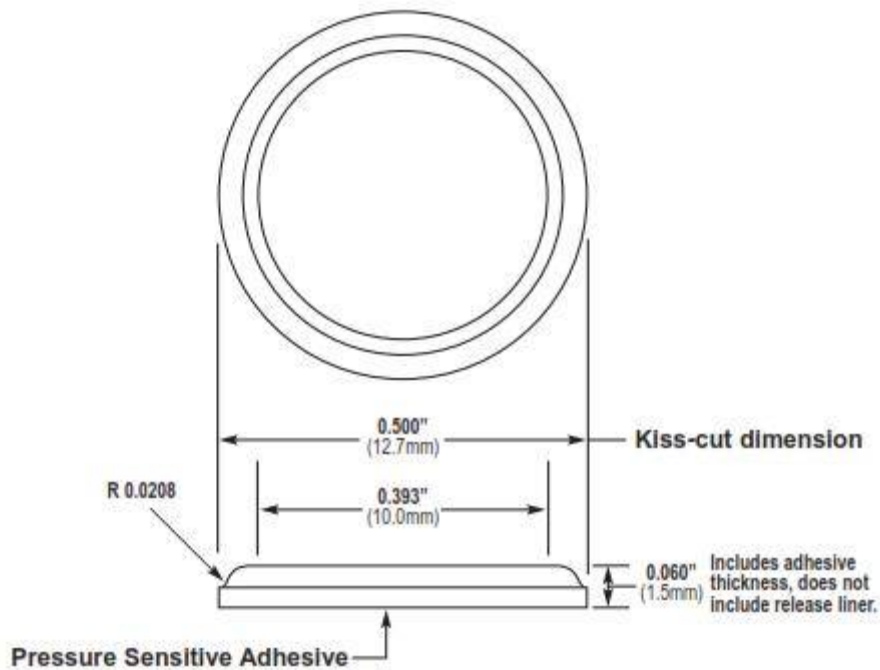

Mechanical

Actual Size

General Specifications

Material:	Polyurethane	Pad Size:	6" x 12"
Pressure Sensitive Adhesive:	Acrylic -or- Synthetic Rubber	Per Pad:	200 Pieces — 10 across x 20 down
Durometer, Shore A:	60-70 Standard / 50-55 Softer Durometer	Per Box:	5,000 Pieces — 25 Pads
Tolerance:	±0.02" (.5mm)	Colors:	Clear, Black & Gray

Mechanical

Actual Size

General Specifications

Material:	Polyurethane	Pad Size:	6" x 12"
Pressure Sensitive Adhesive:	Acrylic -or- Synthetic Rubber	Per Pad:	300 Pieces — 12 across x 25 down
Durometer, Shore A:	60-70 Standard / 50-55 Softer Durometer	Per Box:	6,000 Pieces — 20 Pads
Tolerance:	±0.02" (.5mm)	Colors:	Clear, Black

Mechanical

Actual Size

General Specifications

Material: Polyurethane	Pad Size: 6" x 12"
Pressure Sensitive Adhesive: Acrylic -or- Synthetic Rubber	Per Pad: 200 Pieces — 10 across x 20 down
Durometer, Shore A: 60-70 Standard	Per Box: 5,000 Pieces — 20 Pads
Tolerance: ±0.02" (.5mm)	Colors: Clear, Black