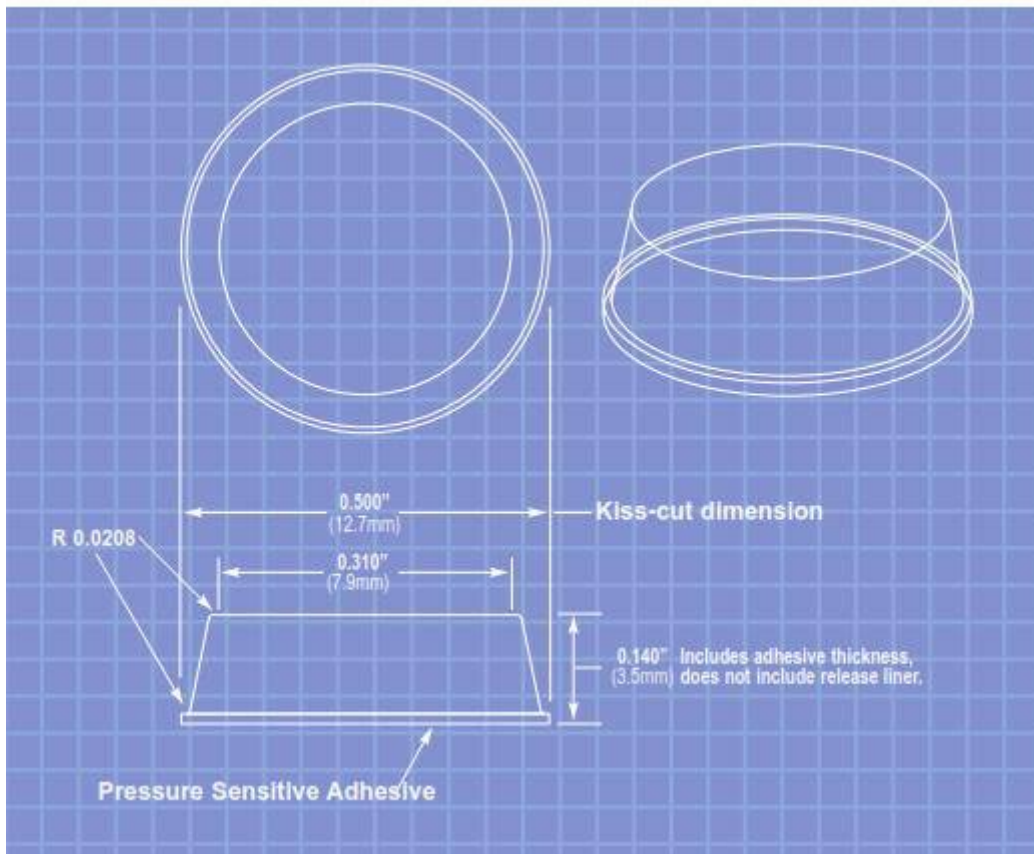

Mechanical

Actual Size

General Specifications

Material: Polyurethane	Pad Size: 6" x 12"
Pressure Sensitive Adhesive: Acrylic -or- Synthetic Rubber	Per Pad: 200 Pieces — 10 across x 20 down
Durometer, Shore A: 60-70 Standard	Per Box: 5,000 Pieces — 20 Pads
Tolerance: ±0.02" (.5mm)	Colors: Clear, Black

Mechanical

Actual Size

General Specifications

Material: Polyurethane	Pad Size: 6" x 12"
Pressure Sensitive Adhesive: Acrylic -or- Synthetic Rubber	Per Pad: 200 Pieces — 10 across, 20 down
Durometer, Shore A: 60-70 Standard & 50-55 Softer Durometer	Per Box: 5,000 Pieces, 25 Pads
Tolerance: ±0.02" (.5mm)	Colors: Clear & Black