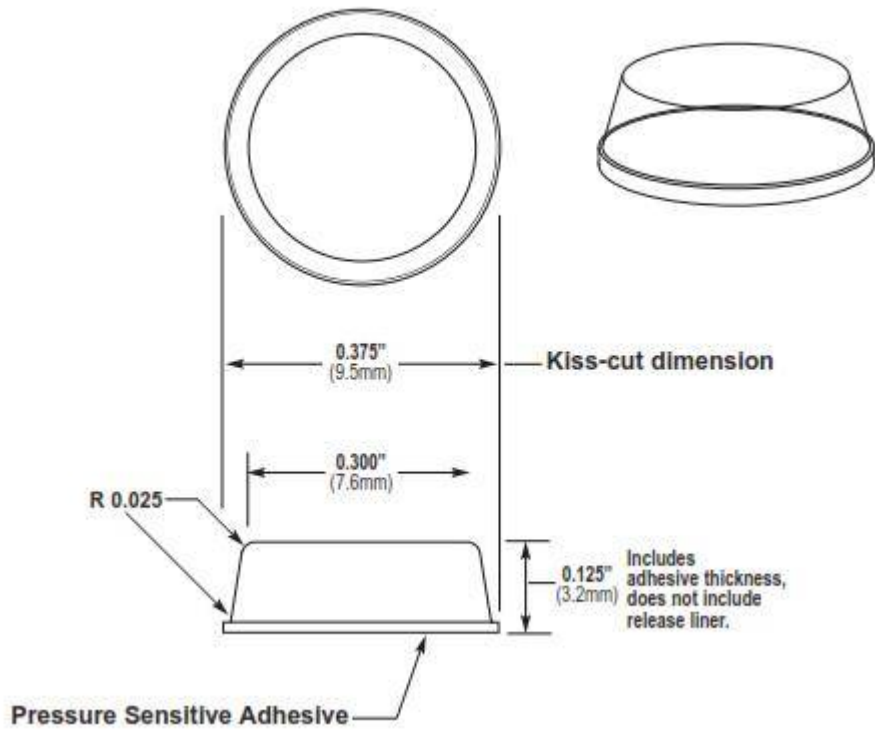

Mechanical

Actual Size: Cross-Section

General Specifications

Material: Polyurethane	Pad Size: Supplied as single cut.
Pressure Sensitive Adhesive: Synthetic Rubber -or- Acrylic	Per Pad: 1 Piece
Durometer, Shore A: 60-70 Standard	Per Box: 500 Pieces
Tolerance: $\pm 0.02"$ (.5mm)	Colors: Clear, Black, Brown, White & Gray

Mechanical Dimensions

Actual Size

General Specifications

Material:	Polyurethane	Pad Size:	6" x 12"
Pressure Sensitive Adhesive:	Synthetic Rubber	Per Pad:	200 Pieces — 10 across x 20 down
Durometer, Shore A:	50-55 Soft Durometer	Per Box:	5,000 Pieces — 25 Pads
Tolerance:	±0.02" (.5mm)	Colors:	Clear

Mechanical

Actual Size

General Specifications

Material: Polyurethane	Pad Size: 6" x 12"
Pressure Sensitive Adhesive: Acrylic -or- Synthetic Rubber	Per Pad: 450 Pieces — 15 across x 30 down
Durometer, Shore A: 60-70 Standard	Per Box: 5,400 Pieces — 12 Pads
Tolerance: $\pm 0.02''$ (.5mm)	Colors: Clear

Mechanical

Actual Size

General Specifications

Material:	Polyurethane	Pad Size:	6" x 12"
Pressure Sensitive Adhesive:	Acrylic -or- Synthetic Rubber	Per Pad:	450 Pieces — 15 across x 30 down
Durometer, Shore A:	60-70 Standard / 50-55 Softer Durometer	Per Box:	5,400 Pieces — 12 Pads
Tolerance:	±0.02" (.5mm)	Colors:	Clear & Black