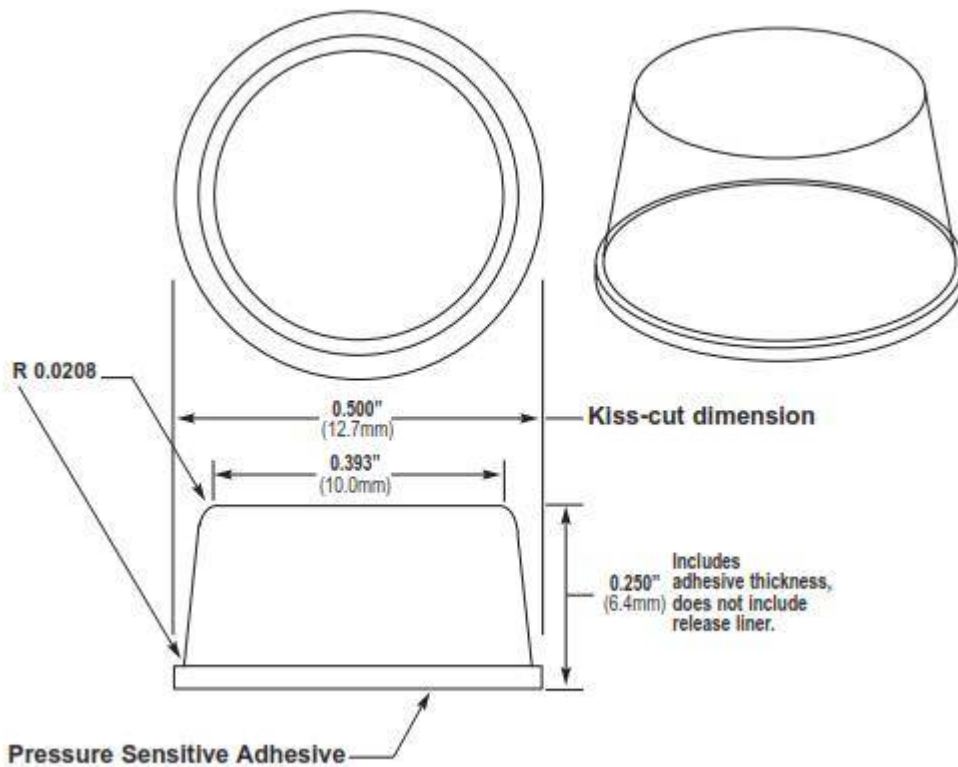

Mechanical

Actual Size

General Specifications

Material: Polyurethane	Pad Size: 6" x 12"
Pressure Sensitive Adhesive: Acrylic -or- Synthetic Rubber	Per Pad: 200 Pieces — 10 across, 20 down
Durometer, Shore A: 60-70 Standard & 50-55 Softer Durometer	Per Box: 5,000 Pieces, 25 Pads
Tolerance: ±0.02" (.5mm)	Colors: Clear & Black

Mechanical

Actual Size

General Specifications

Material: Polyurethane	Pad Size: 6" x 12"
Pressure Sensitive Adhesive: Acrylic -or- Synthetic Rubber	Per Pad: 200 Pieces — 10 across x 20 down
Durometer, Shore A: 60-70 Standard & 50-55 Softer Durometer	Per Box: 5,000 Pieces — 25 Pads
Tolerance: ±0.02' (.5mm)	Colors: Clear, Black, Brown, White & Gray