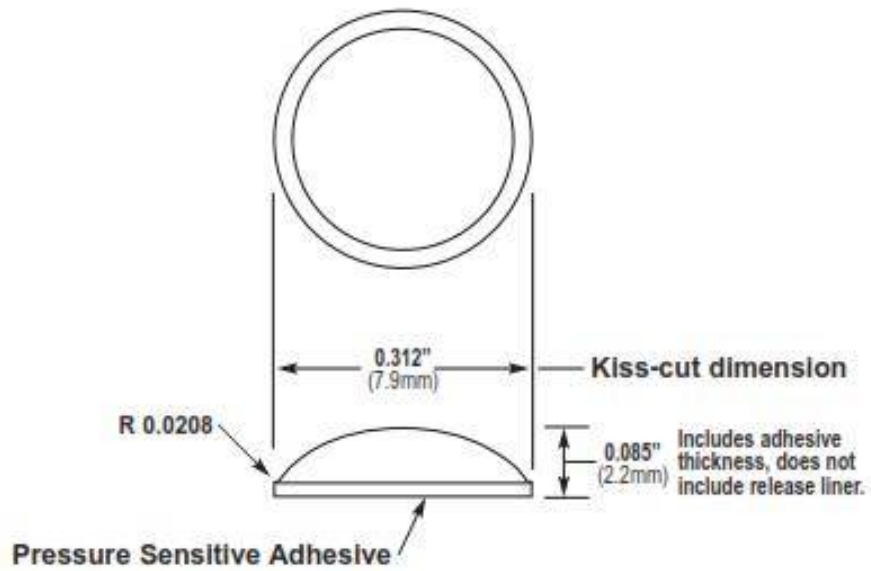

Mechanical

Actual Size

General Specifications

Material: Polyurethane	Pad Size: Cut individually or 2 x 2
Pressure Sensitive Adhesive: Acrylic -or- Synthetic Rubber	Per Pad: 1 or 4 Pieces
Durometer, Shore A: 60-70 Standard	Per Box: 1,000 Single Pieces or 250 Pads
Tolerance: ±0.02" (.5mm)	Colors: Clear & Black

Mechanical

Actual Size

General Specifications

Material:	Polyurethane	Pad Size:	6" x 12"
Pressure Sensitive Adhesive:	Acrylic -or- Synthetic Rubber	Per Pad:	578 Pieces — 17 across x 34 down
Durometer, Shore A:	60-70 Standard / 50-55 Softer Durometer	Per Box:	15,028 Pieces — 26 Pads
Tolerance:	±0.02' (.5mm)	Colors:	Clear & Black

Mechanical Dimensions

Actual Size

General Specifications

Material:	Polyurethane	Pad Size:	6" x 12"
Pressure Sensitive Adhesive:	Acrylic -or- Synthetic Rubber	Per Pad:	450 Pieces — 15 across x 30 down
Durometer, Shore A:	60-70 Standard	Per Box:	5,400 Pieces — 12 Pads
Tolerance:	±0.02" (.5mm)	Colors:	Clear & Black

Mechanical

Actual Size

General Specifications

Material: Polyurethane	Pad Size: 6" x 12"
Pressure Sensitive Adhesive: Acrylic -or- Synthetic Rubber	Per Pad: 450 Pieces — 15 across x 30 down
Durometer, Shore A: 60-70 Standard	Per Box: 5,400 Pieces — 12 Pads
Tolerance: ±0.02' (.5mm)	Colors: Clear