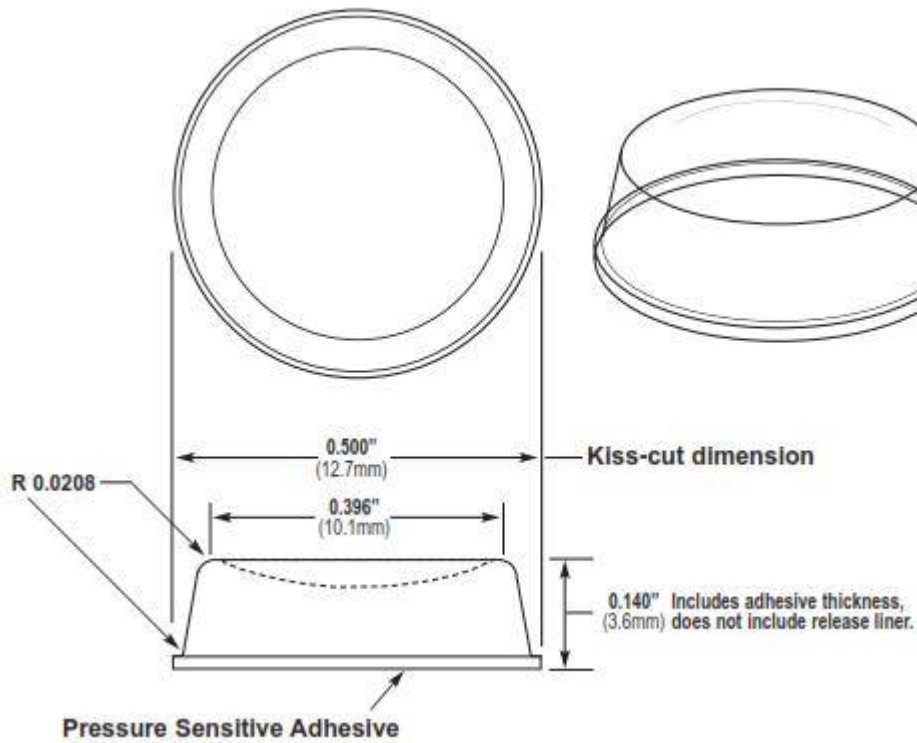

Mechanical

Actual Size

General Specifications	
Material: Polyurethane	Pad Size: 6" x 12"
Pressure Sensitive Adhesive: Acrylic -or- Synthetic Rubber	Per Pad: 242 Pieces — 11 across x 22 down
Durometer, Shore A: 60—70 Standard or 50—55 Softer Durometer	Per Box: 5,082 Pieces — 21 Pads
Tolerance: ±0.02" (.5mm)	Colors: Clear, Black, Brown, White & Gray

Mechanical

Actual Size

General Specifications

Material: Polyurethane	Pad Size: 6" x 12"
Pressure Sensitive Adhesive: Acrylic -or- Synthetic Rubber	Per Pad: 200 Pieces — 10 across x 20 down
Durometer, Shore A: 60-70 Standard & 50-55 Softer Durometer	Per Box: 5,000 Pieces — 25 Pads
Tolerance: ±0.02" (.5mm)	Colors: Clear, Black, Brown, White & Gray