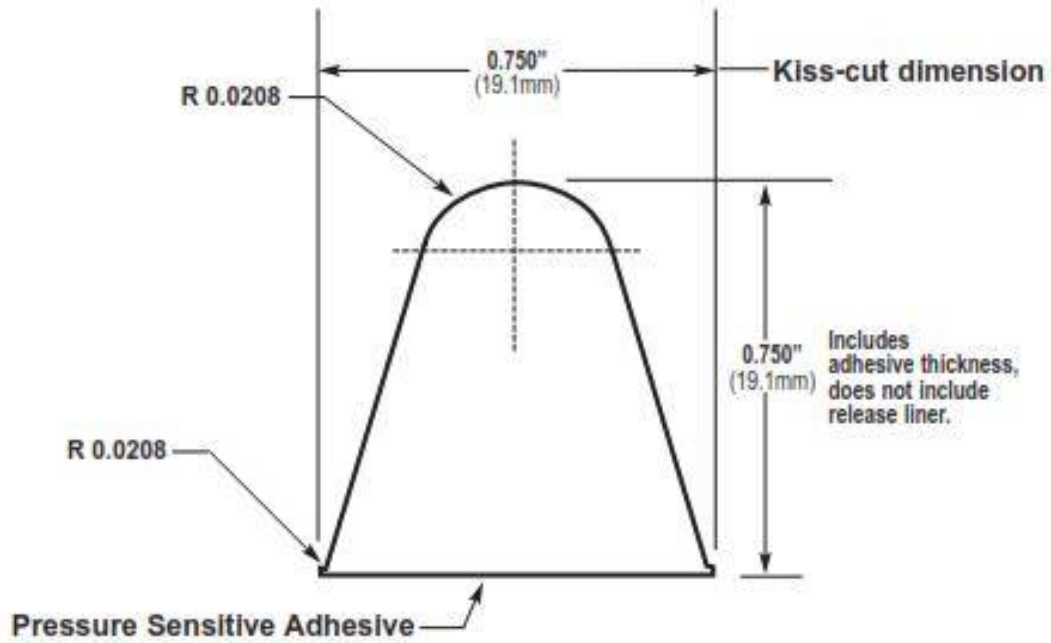

Material:	Polyurethane	Pad Size:	Cut individually or 2 x 2
Pressure Sensitive Adhesive:	Acrylic -or- Synthetic Rubber	Per Pad:	1 or 4 Pieces
Durometer, Shore A:	60-70 Standard	Per Box:	1,000 Single Pieces or 250 Pads
Tolerance:	±0.02" (.5mm)	Colors:	Clear & Black

Mechanical

Actual Size

General Specifications

Material:	Polyurethane	Pad Size:	Cut individually or 2 x 2
Pressure Sensitive Adhesive:	Acrylic -or- Synthetic Rubber	Per Pad:	1 or 4 Pieces
Durometer, Shore A:	60-70 Standard	Per Box:	1,000 Single Pieces or 250 Pads
Tolerance:	±0.02" (.5mm)	Colors:	Clear & Black