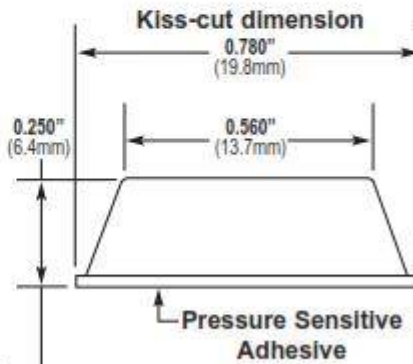

Mechanical

 Actual Size

General Specifications

Material: Polyurethane	Pad Size: 6" x 12"
Pressure Sensitive Adhesive: Acrylic -or- Synthetic Rubber	Per Pad: 242 Pieces — 11 across, 22 down
Durometer, Shore A: 60-70 Standard	Per Box: 5,082 Pieces, 21 Pads
Tolerance: ±0.02' (.5mm)	Colors: Clear, Black

Mechanical

Actual Size

General Specifications

Material: Polyurethane	Pad Size: 6" x 12"
Pressure Sensitive Adhesive: Acrylic -or- Synthetic Rubber	Per Pad: 200 Pieces — 10 across, 20 down
Durometer, Shore A: 60-70 Standard	Per Box: 5,000 Pieces, 25 Pads
Tolerance: ±0.02" (.5mm)	Colors: Clear, Black, Brown, White & Gray

Includes adhesive thickness, does not include release liner.

Mechanical

Actual Size

General Specifications

Material: Polyurethane	Pad Size: 6" x 12" — 7 across, 14 down
Pressure Sensitive Adhesive: Acrylic -or- Synthetic Rubber	Per Pad: 98 Pieces
Durometer, Shore A: 60-70 Standard	Per Box: 2,940 Pieces, 30 Pads
Tolerance: ±0.02" (.5mm)	Colors: Clear, Black