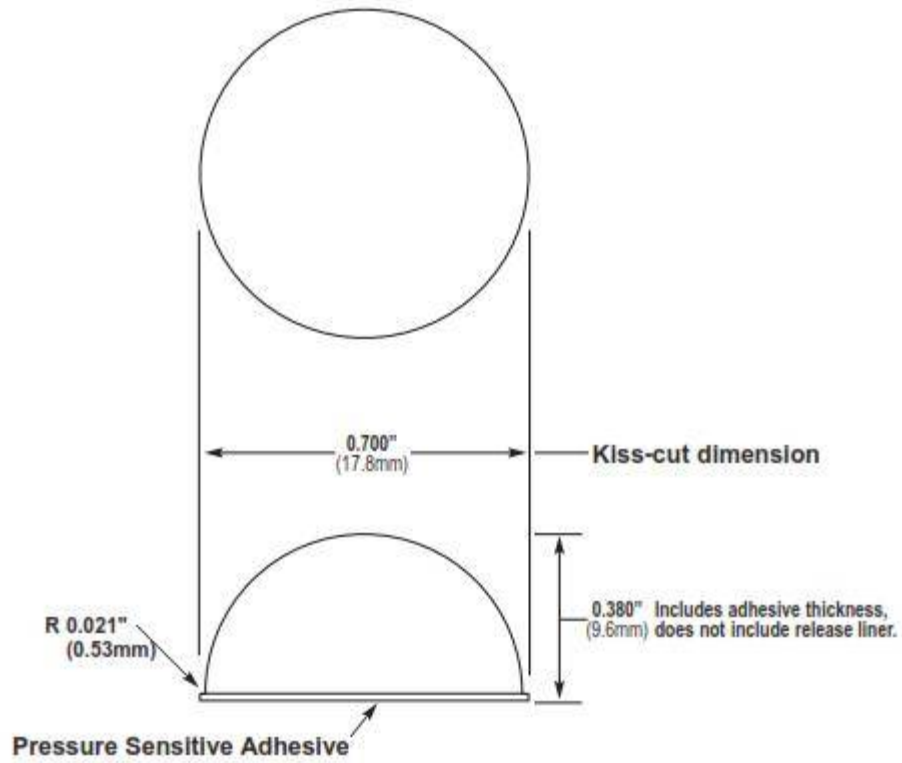

Mechanical

Actual Size

General Specifications

Material: Polyurethane	Pad Size: 6" x 12"
Pressure Sensitive Adhesive: Acrylic -or- Synthetic Rubber	Per Pad: 242 Pieces — 11 across x 22 down
Durometer, Shore A: 60—70 Standard or 50—55 Softer Durometer	Per Box: 5,082 Pieces — 21 Pads
Tolerance: $\pm 0.02"$ (.5mm)	Colors: Clear, Black, Brown, White & Gray

Mechanical

Actual Size

General Specifications

Material:	Polyurethane	Pad Size:	6" x 12"
Pressure Sensitive Adhesive:	Acrylic -or- Synthetic Rubber	Per Pad:	128 Pieces — 8 across x 16 down
Durometer, Shore A:	60-70 Standard	Per Box:	3,200 Pieces — 25 Pads
Tolerance:	±0.02' (.5mm)	Colors:	Clear, Black, White & Gray