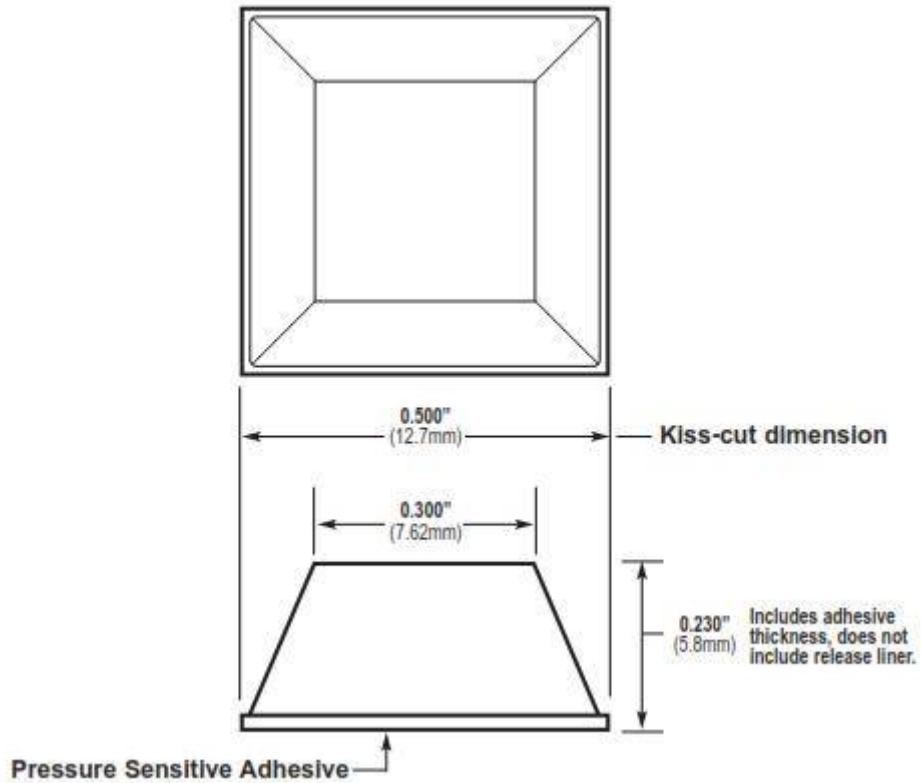

Mechanical

Actual Size

General Specifications

Material: Polyurethane	Pad Size: 6" x 12"
Pressure Sensitive Adhesive: Acrylic -or- Synthetic Rubber	Per Pad: 84 Pieces — 7 across x 12 down
Durometer, Shore A: 60-70 Standard / 50-55 Softer Durometer	Per Box: 5,040 Pieces — 25 Pads
Tolerance: ±0.02" (.5mm)	Colors: Clear & Black

Mechanical

 Actual Size

General Specifications

Material: Polyurethane	Pad Size: 6" x 12"
Pressure Sensitive Adhesive: Acrylic -or- Synthetic Rubber	Per Pad: 242 Pieces — 11 across, 22 down
Durometer, Shore A: 60-70 Standard	Per Box: 5,082 Pieces, 21 Pads
Tolerance: ±0.02' (.5mm)	Colors: Clear, Black

Mechanical

Actual Size

General Specifications

Material: Polyurethane	Pad Size: 6" x 12"
Pressure Sensitive Adhesive: Acrylic -or- Synthetic Rubber	Per Pad: 200 Pieces — 10 across, 20 down
Durometer, Shore A: 60-70 Standard	Per Box: 5,000 Pieces, 25 Pads
Tolerance: ±0.02" (.5mm)	Colors: Clear, Black, Brown, White & Gray