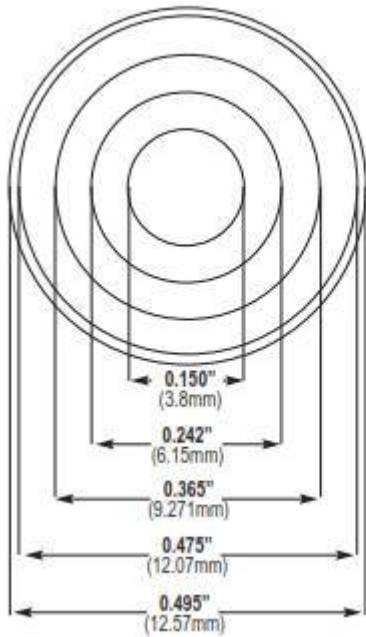

Mechanical

Actual Size: Cross-Section

General Specifications

Material:	Polyurethane	Pad Size:	6" x 12"
Pressure Sensitive Adhesive:	Synthetic Rubber -or- Acrylic	Per Pad:	72 Pieces – 6 across, 12 down
Durometer, Shore A:	60-70 Standard	Per Box:	1,440 Pieces – 20 Pads
Tolerance:	±0.02' (.5mm)	Colors:	Clear, Black, White & Gray

Mechanical

Actual Size: Cross-Section

General Specifications

Material: Polyurethane	Pad Size: Supplied as single cut.
Pressure Sensitive Adhesive: Synthetic Rubber -or- Acrylic	Per Pad: 1 Piece
Durometer, Shore A: 60-70 Standard	Per Box: 500 Pieces
Tolerance: $\pm 0.02"$ (.5mm)	Colors: Clear, Black, Brown, White & Gray

Mechanical Dimensions

Actual Size

General Specifications

Material: Polyurethane	Pad Size: 6" x 12"
Pressure Sensitive Adhesive: Synthetic Rubber	Per Pad: 200 Pieces — 10 across x 20 down
Durometer, Shore A: 50-55 Soft Durometer	Per Box: 5,000 Pieces — 25 Pads
Tolerance: ±0.02" (.5mm)	Colors: Clear