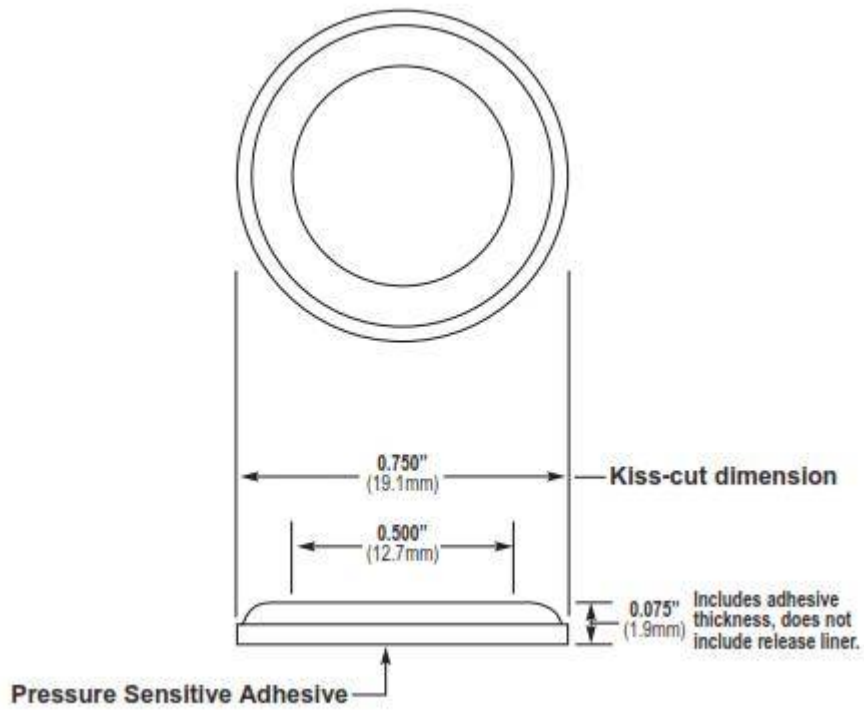

Mechanical

Actual Size

General Specifications

Material: Polyurethane	Pad Size: 6" x 12"
Pressure Sensitive Adhesive: Acrylic -or- Synthetic Rubber	Per Pad: 242 Pieces — 11 across x 22 down
Durometer, Shore A: 60—70 Standard or 50—55 Softer Durometer	Per Box: 5,082 Pieces — 21 Pads
Tolerance: $\pm 0.02"$ (.5mm)	Colors: Clear, Black, Brown, White & Gray

Mechanical

Actual Size

General Specifications

Material:	Polyurethane	Pad Size:	6" x 12"
Pressure Sensitive Adhesive:	Acrylic -or- Synthetic Rubber	Per Pad:	128 Pieces — 8 across x 16 down
Durometer, Shore A:	60-70 Standard	Per Box:	3,200 Pieces — 25 Pads
Tolerance:	±0.02' (.5mm)	Colors:	Clear, Black, White & Gray

Mechanical

Actual Size

General Specifications

Material: Polyurethane	Pad Size: 6" x 12"
Pressure Sensitive Adhesive: Acrylic -or- Synthetic Rubber	Per Pad: 96 Pieces — 7 across x 14 down
Durometer, Shore A: 60-70 Standard	Per Box: 2,254 Pieces — 23 Pads
Tolerance: ±0.02" (.5mm)	Colors: Clear, Black, White & Gray