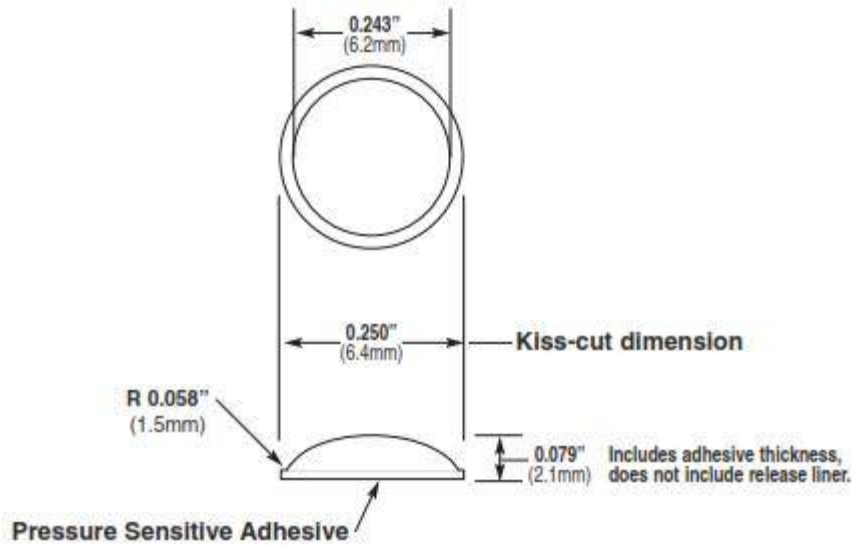

Mechanical

Actual Size

General Specifications

Material:	Polyurethane	Pad Size:	Cut individually or 2 x 2
Pressure Sensitive Adhesive:	Acrylic -or- Synthetic Rubber	Per Pad:	1 or 4 Pieces
Durometer, Shore A:	60-70 Standard	Per Box:	1,000 Single Pieces or 250 Pads
Tolerance:	±0.02" (.5mm)	Colors:	Clear & Black

Mechanical

Actual Size

General Specifications

Material:	Polyurethane	Pad Size:	6" x 12"
Pressure Sensitive Adhesive:	Acrylic -or- Synthetic Rubber	Per Pad:	578 Pieces — 17 across x 34 down
Durometer, Shore A:	60-70 Standard / 50-55 Softer Durometer	Per Box:	15,028 Pieces — 26 Pads
Tolerance:	±0.02' (.5mm)	Colors:	Clear & Black

Mechanical Dimensions

Actual Size

General Specifications

Material:	Polyurethane	Pad Size:	6" x 12"
Pressure Sensitive Adhesive:	Acrylic -or- Synthetic Rubber	Per Pad:	450 Pieces — 15 across x 30 down
Durometer, Shore A:	60-70 Standard	Per Box:	5,400 Pieces — 12 Pads
Tolerance:	±0.02" (.5mm)	Colors:	Clear & Black