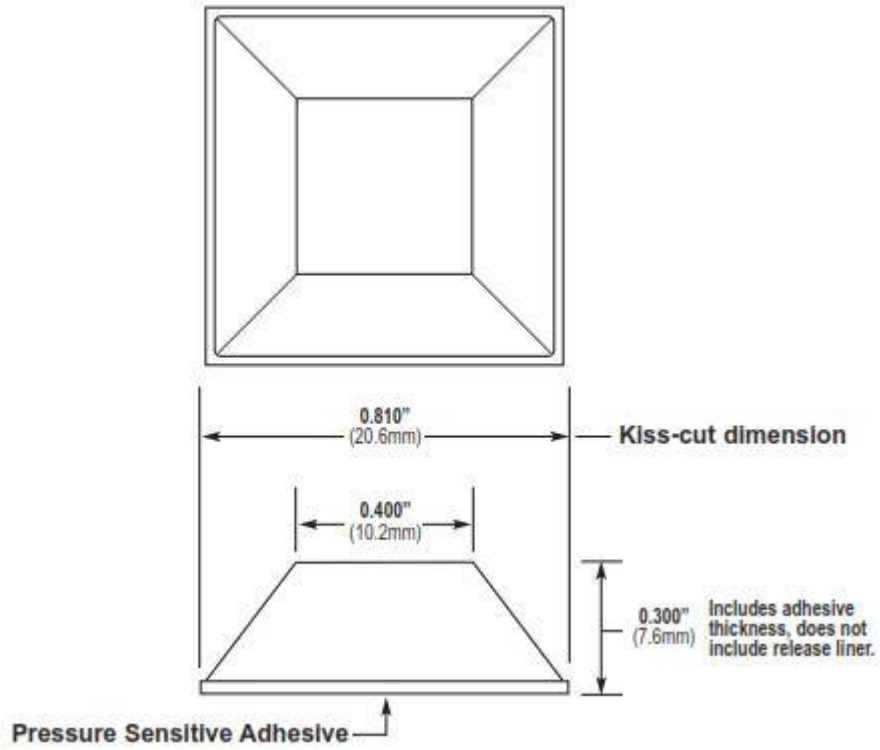

Mechanical

Actual Size

General Specifications

Material:	Polyurethane	Pad Size:	6" x 12"
Pressure Sensitive Adhesive:	Acrylic -or- Synthetic Rubber	Per Pad:	200 Pieces — 10 across, 20 down
Durometer, Shore A:	60-70 Standard	Per Box:	5,000 Pieces, 25 Pads
Tolerance:	±0.02" (.5mm)	Colors:	Clear, Black, Brown, White & Gray

Includes adhesive thickness, does not include release liner.

Mechanical

Actual Size

General Specifications

Material: Polyurethane	Pad Size: 6" x 12" — 7 across, 14 down
Pressure Sensitive Adhesive: Acrylic -or- Synthetic Rubber	Per Pad: 98 Pieces
Durometer, Shore A: 60-70 Standard	Per Box: 2,940 Pieces, 30 Pads
Tolerance: ±0.02" (.5mm)	Colors: Clear, Black

Mechanical

Actual Size

General Specifications

Material: Polyurethane	Pad Size: Supplied as Singles
Pressure Sensitive Adhesive: Acrylic -or- Synthetic Rubber	Per Pad: 1
Durometer, Shore A: 60-70 Standard &	Per Box: 2,000
Tolerance: ±0.02" (.5mm)	Colors: Clear, Black & Brown