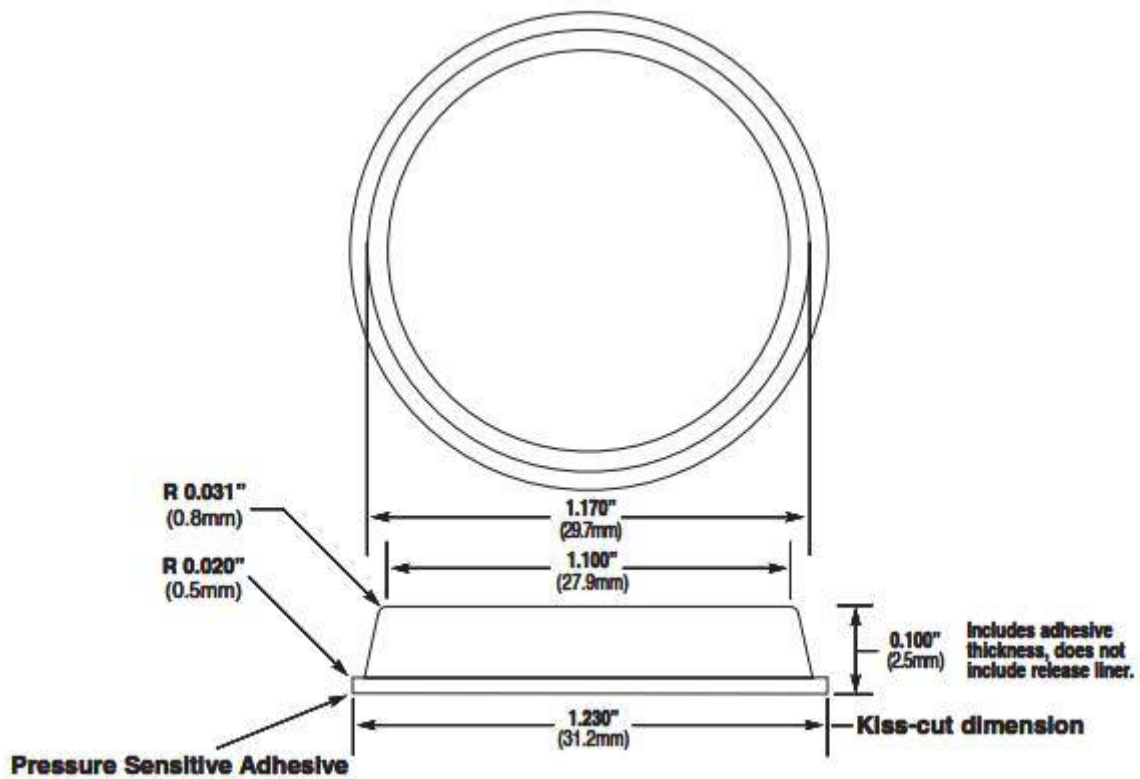

Mechanical

Actual Size

General Specifications

Material:	Polyurethane	Pad Size:	6" x 12"
Pressure Sensitive Adhesive:	Acrylic -or- Synthetic Rubber	Per Pad:	98 Pieces — 7 across x 14 down
Durometer, Shore A:	60-70 Standard	Per Box:	2,450 Pieces — 25 Pads
Tolerance:	±0.02" (.5mm)	Colors:	Clear & Black

Mechanical

Actual Size

General Specifications

Material: Polyurethane	Pad Size: 6" x 12"
Pressure Sensitive Adhesive: Acrylic -or- Synthetic Rubber	Per Pad: 84 Pieces — 7 across x 12 down
Durometer, Shore A: 60-70 Standard	Per Box: 3,360 Pieces — 40 Pads
Tolerance: ±0.02" (.5mm)	Colors: Clear & Black

Mechanical

Actual Size

General Specifications

Material:	Polyurethane	Pad Size:	6" x 12"
Pressure Sensitive Adhesive:	Acrylic -or- Synthetic Rubber	Per Pad:	72 Pieces — 6 across x 12 down
Durometer, Shore A:	60-70 Standard	Per Box:	2,520 Pieces — 35 Pads
Tolerance:	±0.02" (.5mm)	Colors:	Clear, Black

Mechanical Dimensions

Actual Size

General Specifications

Material: Polyurethane	Pad Size: 6" x 12"
Pressure Sensitive Adhesive: Acrylic -or- Synthetic Rubber	Per Pad: 32 Pieces — 4 across x 8 down
Durometer, Shore A: 60-70 Standard	Per Box: 2,400 Pieces — 75 Pads
Tolerance: ±0.02" (.5mm)	Colors: Clear, Black