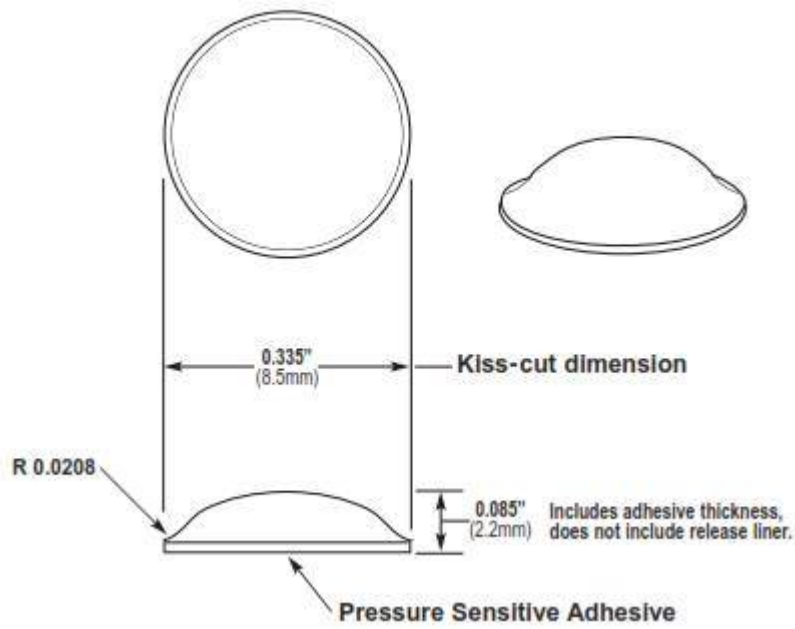

Mechanical

Actual Size

General Specifications

Material:	Polyurethane	Pad Size:	6" x 12"
Pressure Sensitive Adhesive:	Acrylic -or- Synthetic Rubber	Per Pad:	578 Pieces — 17 across x 34 down
Durometer, Shore A:	60-70 Standard / 50-55 Softer Durometer	Per Box:	15,028 Pieces — 26 Pads
Tolerance:	±0.02' (.5mm)	Colors:	Clear & Black

Mechanical Dimensions

Actual Size

General Specifications

Material:	Polyurethane	Pad Size:	6" x 12"
Pressure Sensitive Adhesive:	Acrylic -or- Synthetic Rubber	Per Pad:	450 Pieces — 15 across x 30 down
Durometer, Shore A:	60-70 Standard	Per Box:	5,400 Pieces — 12 Pads
Tolerance:	±0.02" (.5mm)	Colors:	Clear & Black

Mechanical

Actual Size

General Specifications

Material: Polyurethane	Pad Size: 6" x 12"
Pressure Sensitive Adhesive: Acrylic -or- Synthetic Rubber	Per Pad: 450 Pieces — 15 across x 30 down
Durometer, Shore A: 60-70 Standard	Per Box: 5,400 Pieces — 12 Pads
Tolerance: ±0.02' (.5mm)	Colors: Clear

Mechanical

Actual Size

General Specifications

Material: Polyurethane	Pad Size: 6" x 12"
Pressure Sensitive Adhesive: Acrylic -or- Synthetic Rubber	Per Pad: 450 Pieces — 15 across x 30 down
Durometer, Shore A: 60-70 Standard / 50-55 Softer Durometer	Per Box: 5,400 Pieces — 12 Pads
Tolerance: ±0.02" (.5mm)	Colors: Clear & Black