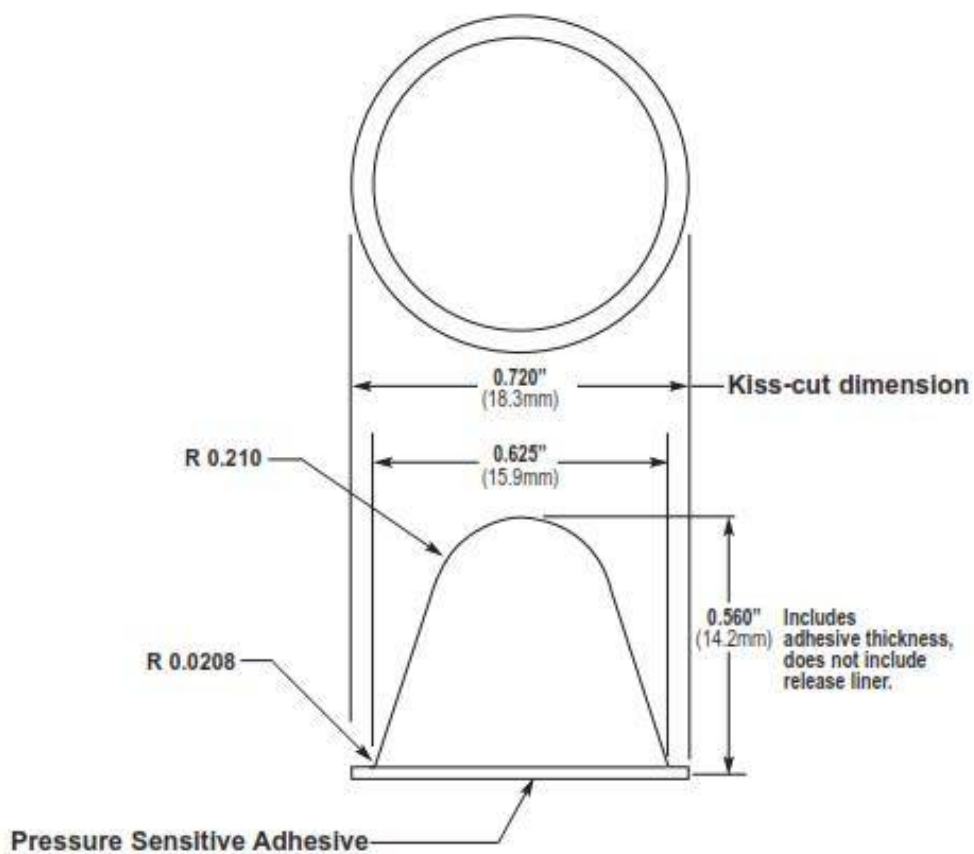

Mechanical

Actual Size

General Specifications

Material:	Polyurethane	Pad Size:	Cut individually or 2 x 2
Pressure Sensitive Adhesive:	Acrylic -or- Synthetic Rubber	Per Pad:	1 or 4 Pieces
Durometer, Shore A:	60-70 Standard	Per Box:	1,000 Single Pieces or 250 Pads
Tolerance:	±0.02" (.5mm)	Colors:	Clear & Black