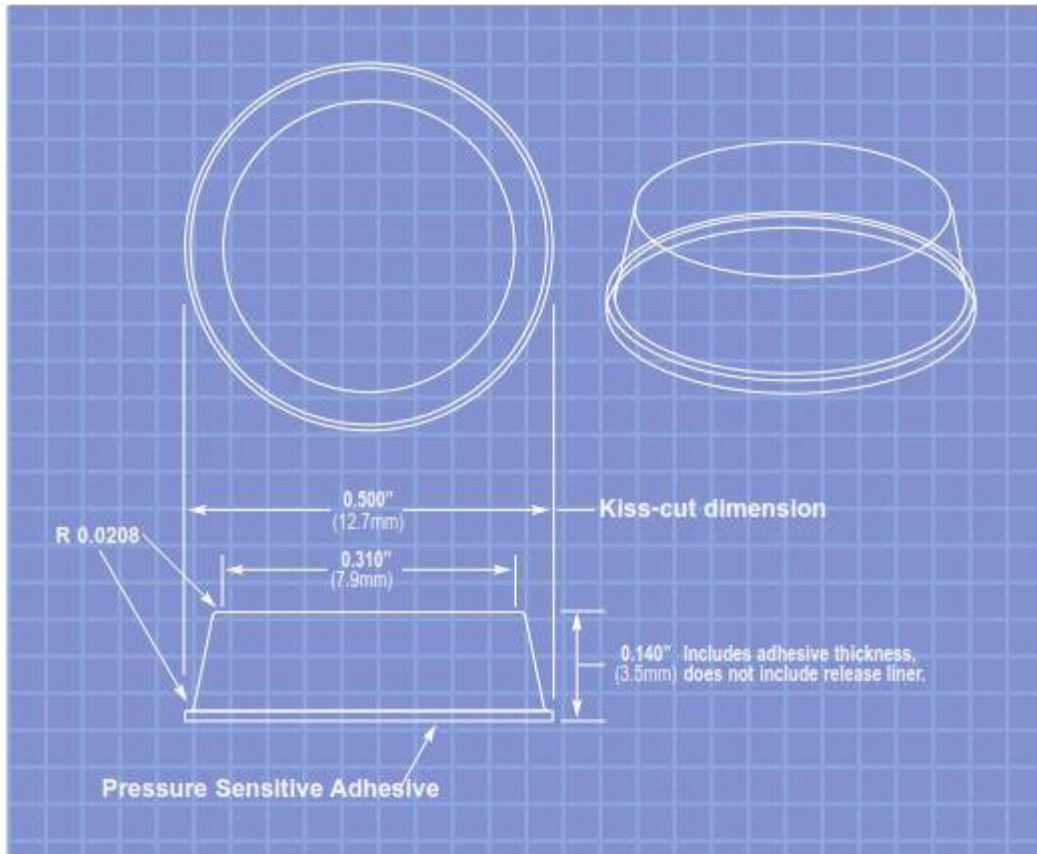

Mechanical

Actual Size

General Specifications

Material: Polyurethane	Pad Size: 6" x 12"
Pressure Sensitive Adhesive: Acrylic -or- Synthetic Rubber	Per Pad: 300 Pieces — 12 across x 25 down
Durometer, Shore A: 60-70 Standard	Per Box: 6,000 Pieces — 20 Pads
Tolerance: ±0.02" (.5mm)	Colors: Clear

Mechanical

Actual Size

General Specifications	
Material: Polyurethane	Pad Size: 6" x 12"
Pressure Sensitive Adhesive: Acrylic -or- Synthetic Rubber	Per Pad: 242 Pieces — 11 across x 22 down
Durometer, Shore A: 60—70 Standard or 50—55 Softer Durometer	Per Box: 5,082 Pieces — 21 Pads
Tolerance: ±0.02" (.5mm)	Colors: Clear, Black, Brown, White & Gray