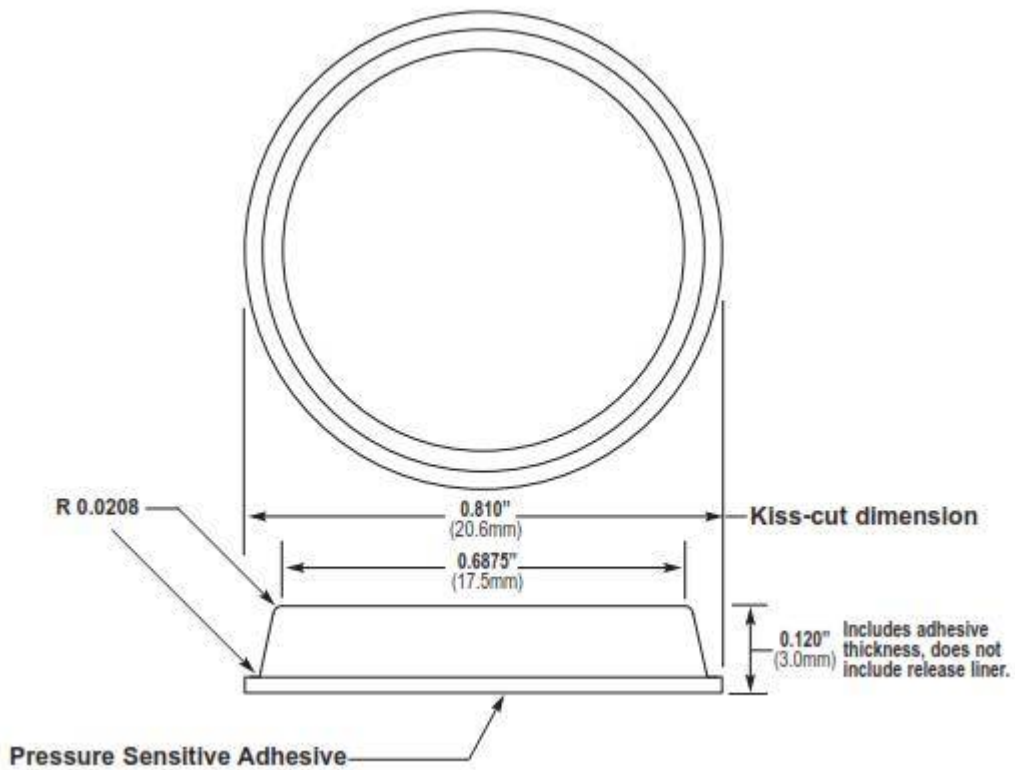

Mechanical

Actual Size

General Specifications

Material:	Polyurethane	Pad Size:	6" x 12"
Pressure Sensitive Adhesive:	Acrylic -or- Synthetic Rubber	Per Pad:	98 Pieces — 7 across x 14 down
Durometer, Shore A:	60-70 Standard	Per Box:	2,450 Pieces — 25 Pads
Tolerance:	±0.02" (.5mm)	Colors:	Clear & Black

Mechanical

Actual Size

General Specifications

Material: Polyurethane	Pad Size: 6" x 12"
Pressure Sensitive Adhesive: Acrylic -or- Synthetic Rubber	Per Pad: 84 Pieces — 7 across x 12 down
Durometer, Shore A: 60-70 Standard	Per Box: 3,360 Pieces — 40 Pads
Tolerance: ±0.02" (.5mm)	Colors: Clear & Black