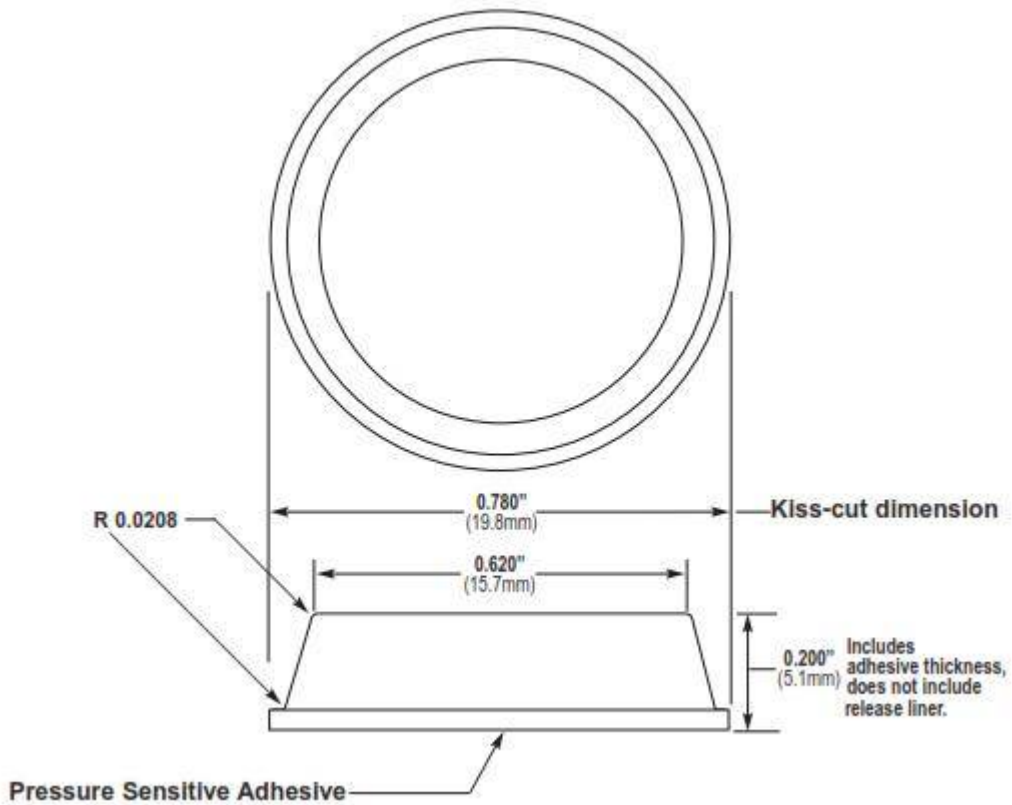

Mechanical

Actual Size

General Specifications

Material: Polyurethane	Pad Size: 6" x 12"
Pressure Sensitive Adhesive: Acrylic -or- Synthetic Rubber	Per Pad: 84 Pieces — 7 across x 12 down
Durometer, Shore A: 60-70 Standard	Per Box: 3,360 Pieces — 40 Pads
Tolerance: ±0.02" (.5mm)	Colors: Clear & Black