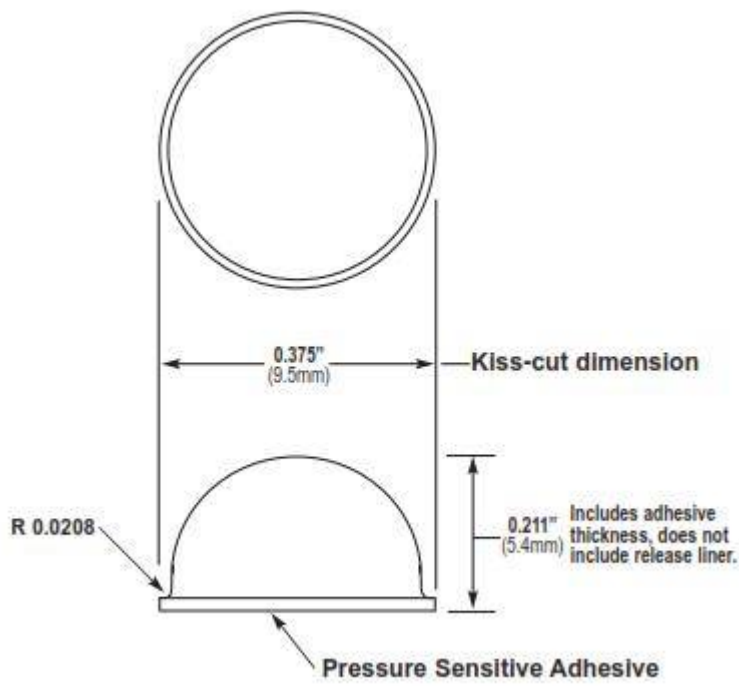

Mechanical Dimensions

Actual Size

General Specifications

Material:	Polyurethane	Pad Size:	6" x 12"
Pressure Sensitive Adhesive:	Acrylic -or- Synthetic Rubber	Per Pad:	450 Pieces — 15 across x 30 down
Durometer, Shore A:	60-70 Standard	Per Box:	5,400 Pieces — 12 Pads
Tolerance:	±0.02" (.5mm)	Colors:	Clear & Black

Mechanical

Actual Size

General Specifications

Material: Polyurethane	Pad Size: 6" x 12"
Pressure Sensitive Adhesive: Acrylic -or- Synthetic Rubber	Per Pad: 450 Pieces — 15 across x 30 down
Durometer, Shore A: 60-70 Standard	Per Box: 5,400 Pieces — 12 Pads
Tolerance: ±0.02' (.5mm)	Colors: Clear

Mechanical

Actual Size

General Specifications

Material: Polyurethane	Pad Size: 6" x 12"
Pressure Sensitive Adhesive: Acrylic -or- Synthetic Rubber	Per Pad: 450 Pieces — 15 across x 30 down
Durometer, Shore A: 60-70 Standard / 50-55 Softer Durometer	Per Box: 5,400 Pieces — 12 Pads
Tolerance: ±0.02" (.5mm)	Colors: Clear & Black

Mechanical

Actual Size

General Specifications

Material: Polyurethane (also Soft Durometer)	Pad Size: 6" x 12"
Pressure Sensitive Adhesive: Acrylic -or- Synthetic Rubber	Per Pad: 200 Pieces — 10 across x 20 down
Durometer, Shore A: 60-70 Standard / 50-55 Softer Durometer	Per Box: 5,000 Pieces — 25 Pads
Tolerance: ±0.02" (.5mm)	Colors: Clear, Black, White & Gray