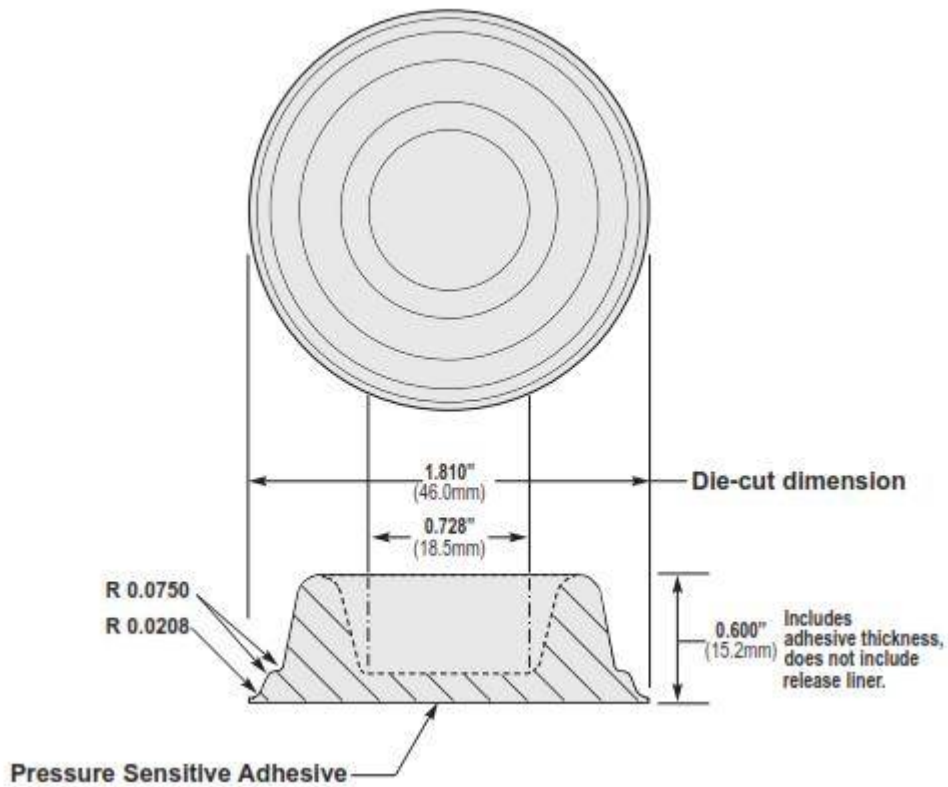

Mechanical

Actual Size

General Specifications

Material: Polyurethane	Pad Size: 6" x 12"
Pressure Sensitive Adhesive: Acrylic -or- Synthetic Rubber	Per Pad: 200 Pieces — 10 across x 20 down
Durometer, Shore A: 60-70 Standard / 50-55 Softer Durometer	Per Box: 5,000 Pieces — 25 Pads
Tolerance: ±0.02" (.5mm)	Colors: Clear, Black & Gray

Mechanical

Actual Size: Cross-Section

General Specifications

Material:	Polyurethane	Pad Size:	6" x 12"
Pressure Sensitive Adhesive:	Synthetic Rubber -or- Acrylic	Per Pad:	72 Pieces – 6 across, 12 down
Durometer, Shore A:	60-70 Standard	Per Box:	1,440 Pieces – 20 Pads
Tolerance:	±0.02' (.5mm)	Colors:	Clear, Black, White & Gray

Mechanical

Actual Size: Cross-Section

General Specifications

Material: Polyurethane	Pad Size: Supplied as single cut.
Pressure Sensitive Adhesive: Synthetic Rubber -or- Acrylic	Per Pad: 1 Piece
Durometer, Shore A: 60-70 Standard	Per Box: 500 Pieces
Tolerance: $\pm 0.02"$ (.5mm)	Colors: Clear, Black, Brown, White & Gray