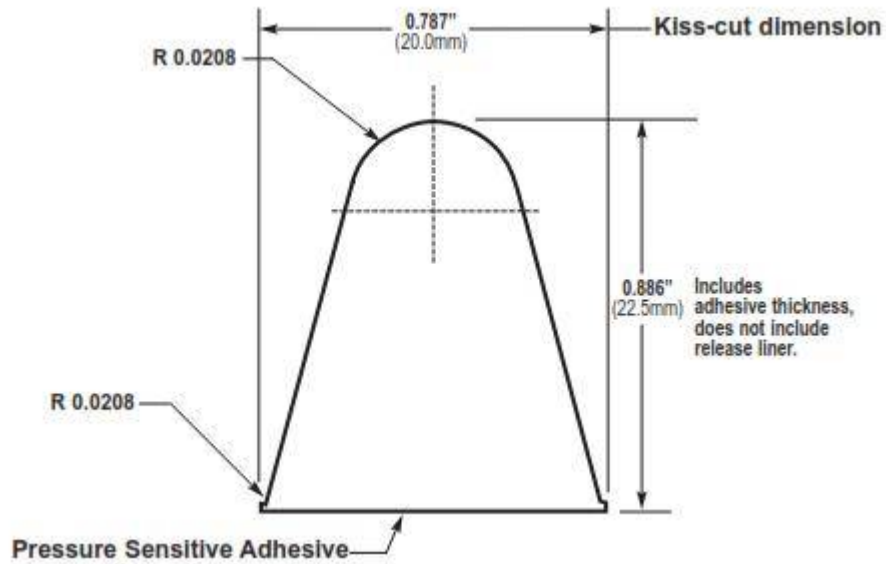

Material:	Polyurethane	Pad Size:	Cut individually or 2 x 2
Pressure Sensitive Adhesive:	Acrylic -or- Synthetic Rubber	Per Pad:	1 or 4 Pieces
Durometer, Shore A:	60-70 Standard	Per Box:	1,000 Single Pieces or 250 Pads
Tolerance:	±0.02" (.5mm)	Colors:	Clear & Black

Mechanical

Actual Size

General Specifications

Material:	Polyurethane	Pad Size:	Cut individually or 2 x 2
Pressure Sensitive Adhesive:	Acrylic -or- Synthetic Rubber	Per Pad:	1 or 4 Pieces
Durometer, Shore A:	60-70 Standard	Per Box:	1,000 Single Pieces or 250 Pads
Tolerance:	±0.02" (.5mm)	Colors:	Clear & Black

Mechanical

Actual Size

General Specifications

Material:	Polyurethane	Pad Size:	6" x 12"
Pressure Sensitive Adhesive:	Acrylic -or- Synthetic Rubber	Per Pad:	578 Pieces — 17 across x 34 down
Durometer, Shore A:	60-70 Standard / 50-55 Softer Durometer	Per Box:	15,028 Pieces — 26 Pads
Tolerance:	±0.02' (.5mm)	Colors:	Clear & Black