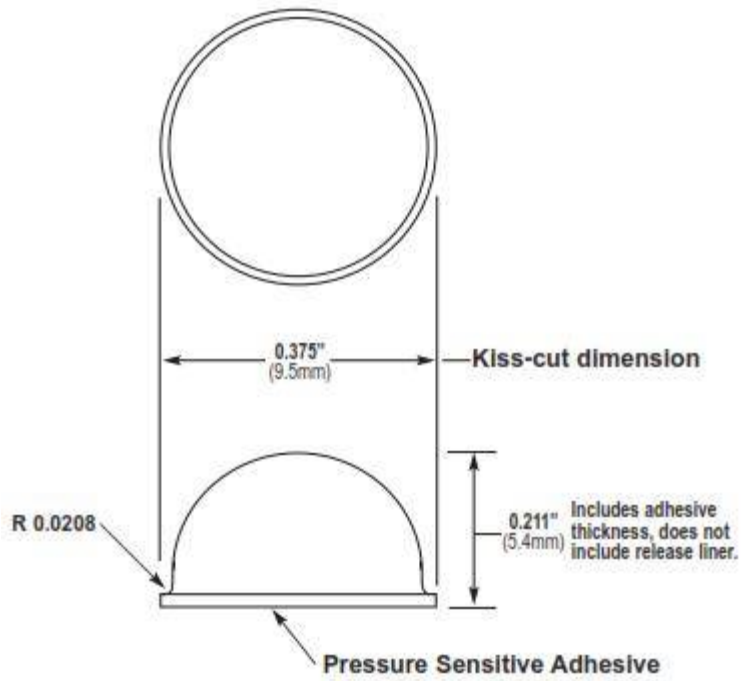

Mechanical

Actual Size

General Specifications

Material: Polyurethane	Pad Size: 6" x 12"
Pressure Sensitive Adhesive: Acrylic -or- Synthetic Rubber	Per Pad: 300 Pieces — 12 across x 25 down
Durometer, Shore A: 60-70 Standard	Per Box: 6,000 Pieces — 20 Pads
Tolerance: ±0.02" (.5mm)	Colors: Clear