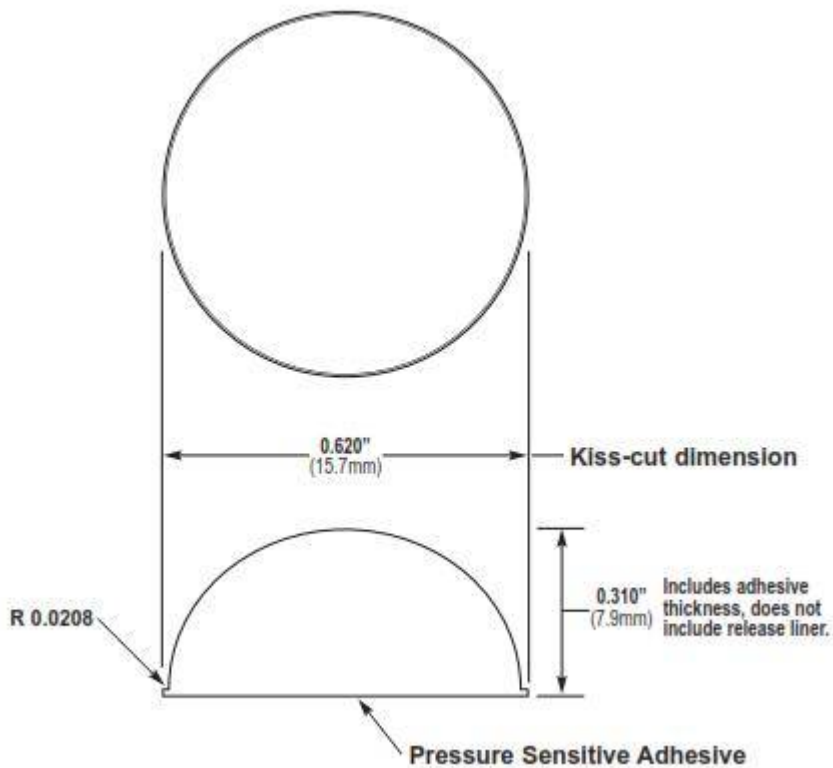

Mechanical

Actual Size

General Specifications

Material: Polyurethane	Pad Size: 6" x 12"
Pressure Sensitive Adhesive: Acrylic -or- Synthetic Rubber	Per Pad: 300 Pieces — 12 across x 25 down
Durometer, Shore A: 60-70 Standard	Per Box: 6,000 Pieces — 20 Pads
Tolerance: ±0.02" (.5mm)	Colors: Clear

Mechanical

Actual Size

General Specifications

Material: Polyurethane	Pad Size: 6" x 12"
Pressure Sensitive Adhesive: Acrylic -or- Synthetic Rubber	Per Pad: 288 Pieces — 12 across x 24 down
Durometer, Shore A: 60-70 Standard / 50-55 Softer Durometer	Per Box: 7,200 Pieces — 25 Pads
Tolerance: ±0.02' (.5mm)	Colors: All

Mechanical

Actual Size

General Specifications

Material: Polyurethane	Pad Size: 6" x 12"
Pressure Sensitive Adhesive: Acrylic -or- Synthetic Rubber	Per Pad: 242 Pieces — 11 across x 22 down
Durometer, Shore A: 60—70 Standard or 50—55 Softer Durometer	Per Box: 5,082 Pieces — 21 Pads
Tolerance: $\pm 0.02"$ (.5mm)	Colors: Clear, Black, Brown, White & Gray

Mechanical

Actual Size

General Specifications

Material:	Polyurethane	Pad Size:	6" x 12"
Pressure Sensitive Adhesive:	Acrylic -or- Synthetic Rubber	Per Pad:	128 Pieces — 8 across x 16 down
Durometer, Shore A:	60-70 Standard	Per Box:	3,200 Pieces — 25 Pads
Tolerance:	±0.02' (.5mm)	Colors:	Clear, Black, White & Gray