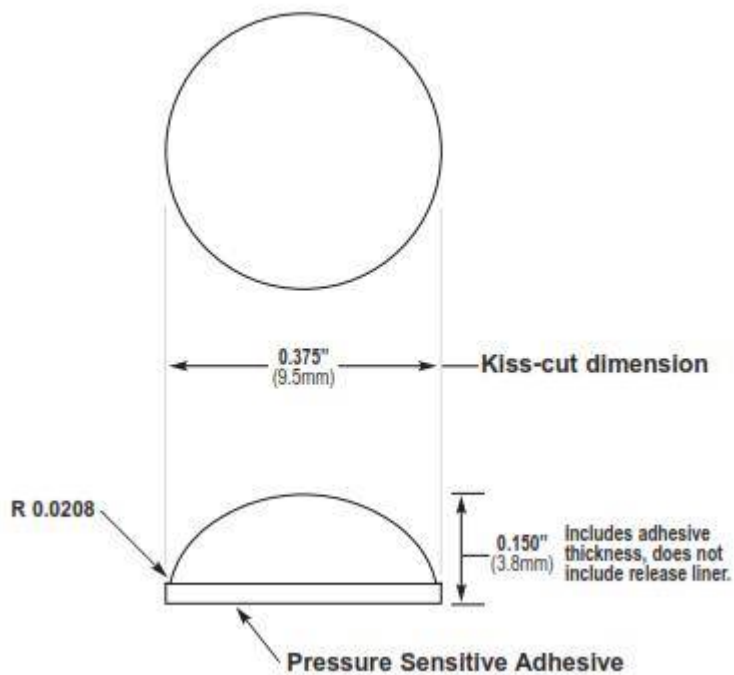

Mechanical

Actual Size

General Specifications

Material: Polyurethane	Pad Size: 6" x 12"
Pressure Sensitive Adhesive: Acrylic -or- Synthetic Rubber	Per Pad: 450 Pieces — 15 across x 30 down
Durometer, Shore A: 60-70 Standard	Per Box: 5,400 Pieces — 12 Pads
Tolerance: $\pm 0.02''$ (.5mm)	Colors: Clear

Mechanical

Actual Size

General Specifications

Material:	Polyurethane	Pad Size:	6" x 12"
Pressure Sensitive Adhesive:	Acrylic -or- Synthetic Rubber	Per Pad:	450 Pieces — 15 across x 30 down
Durometer, Shore A:	60-70 Standard / 50-55 Softer Durometer	Per Box:	5,400 Pieces — 12 Pads
Tolerance:	±0.02" (.5mm)	Colors:	Clear & Black

Mechanical

Actual Size

General Specifications

Material:	Polyurethane	Pad Size:	6" x 12"
Pressure Sensitive Adhesive:	Acrylic -or- Synthetic Rubber	Per Pad:	300 Pieces — 12 across x 25 down
Durometer, Shore A:	60-70 Standard / 50-55 Softer Durometer	Per Box:	6,000 Pieces — 20 Pads
Tolerance:	±0.02" (.5mm)	Colors:	Clear, Black