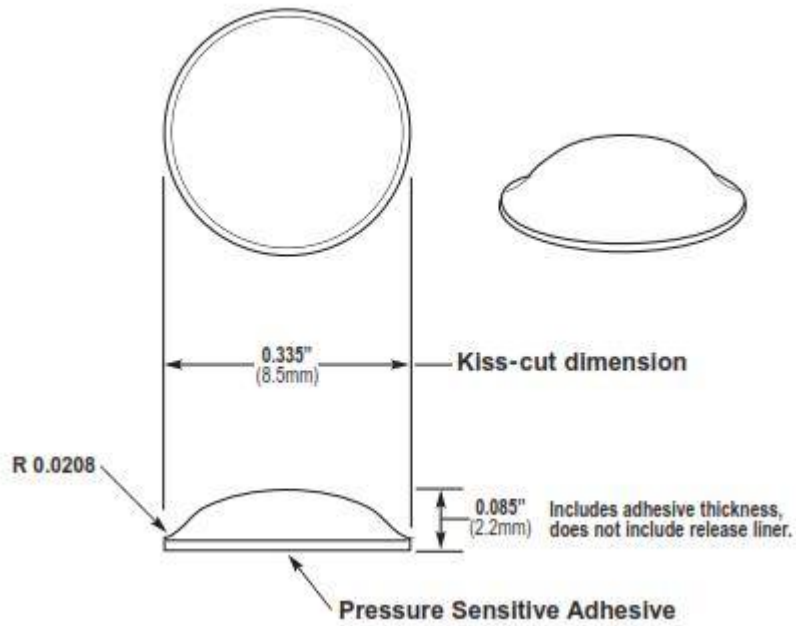

Mechanical

Actual Size: Cross-Section

General Specifications

Material: Polyurethane	Pad Size: Supplied as single cut.
Pressure Sensitive Adhesive: Synthetic Rubber -or- Acrylic	Per Pad: 1 Piece
Durometer, Shore A: 60-70 Standard	Per Box: 500 Pieces
Tolerance: $\pm 0.02"$ (.5mm)	Colors: Clear, Black, Brown, White & Gray

Mechanical Dimensions

Actual Size

General Specifications

Material: Polyurethane	Pad Size: 6" x 12"
Pressure Sensitive Adhesive: Synthetic Rubber	Per Pad: 200 Pieces — 10 across x 20 down
Durometer, Shore A: 50-55 Soft Durometer	Per Box: 5,000 Pieces — 25 Pads
Tolerance: ±0.02" (.5mm)	Colors: Clear

Mechanical

Actual Size

General Specifications

Material: Polyurethane	Pad Size: 6" x 12"
Pressure Sensitive Adhesive: Acrylic -or- Synthetic Rubber	Per Pad: 450 Pieces — 15 across x 30 down
Durometer, Shore A: 60-70 Standard	Per Box: 5,400 Pieces — 12 Pads
Tolerance: $\pm 0.02''$ (.5mm)	Colors: Clear