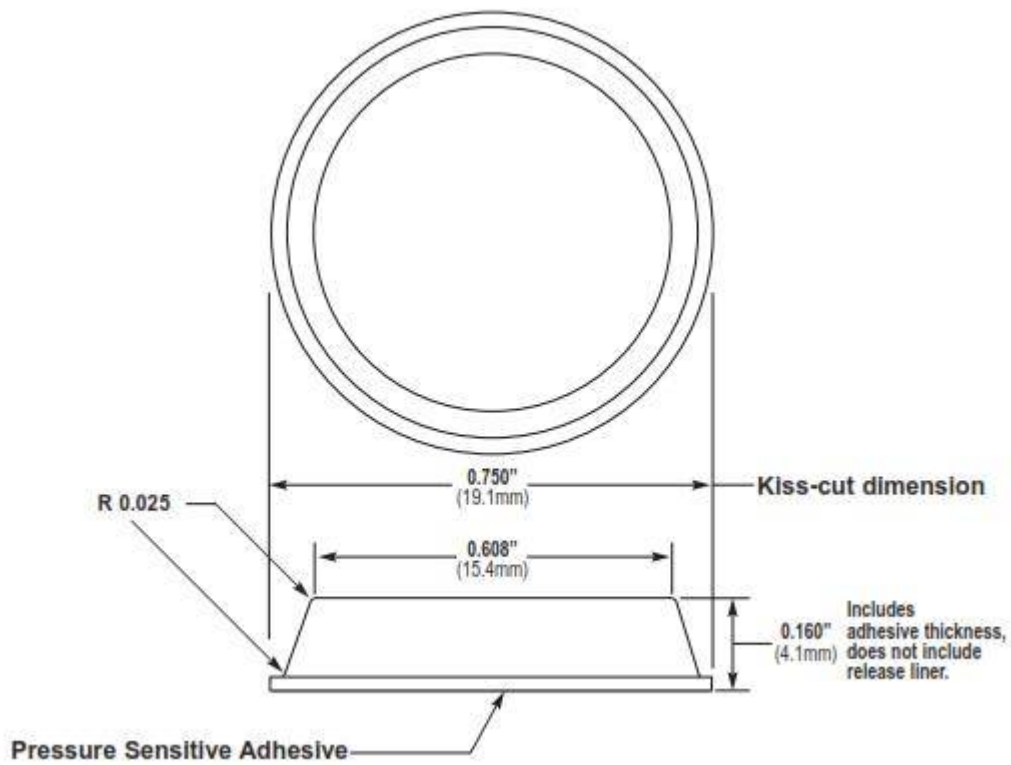

Mechanical

Actual Size

General Specifications

Material: Polyurethane	Pad Size: 6" x 12"
Pressure Sensitive Adhesive: Acrylic -or- Synthetic Rubber	Per Pad: 200 Pieces — 10 across x 20 down
Durometer, Shore A: 60-70 Standard	Per Box: 5,000 Pieces — 25 Pads
Tolerance: ±0.02" (.5mm)	Colors: Clear, Black & White

Mechanical

Actual Size

General Specifications

Material: Polyurethane	Pad Size: 6" x 12"
Pressure Sensitive Adhesive: Acrylic -or- Synthetic Rubber	Per Pad: 128 Pieces — 8 across x 16 down
Durometer, Shore A: 60-70 Standard	Per Box: 2,560 Pieces — 20 Pads
Tolerance: ±0.02" (.5mm)	Colors: Clear, Black & Gray