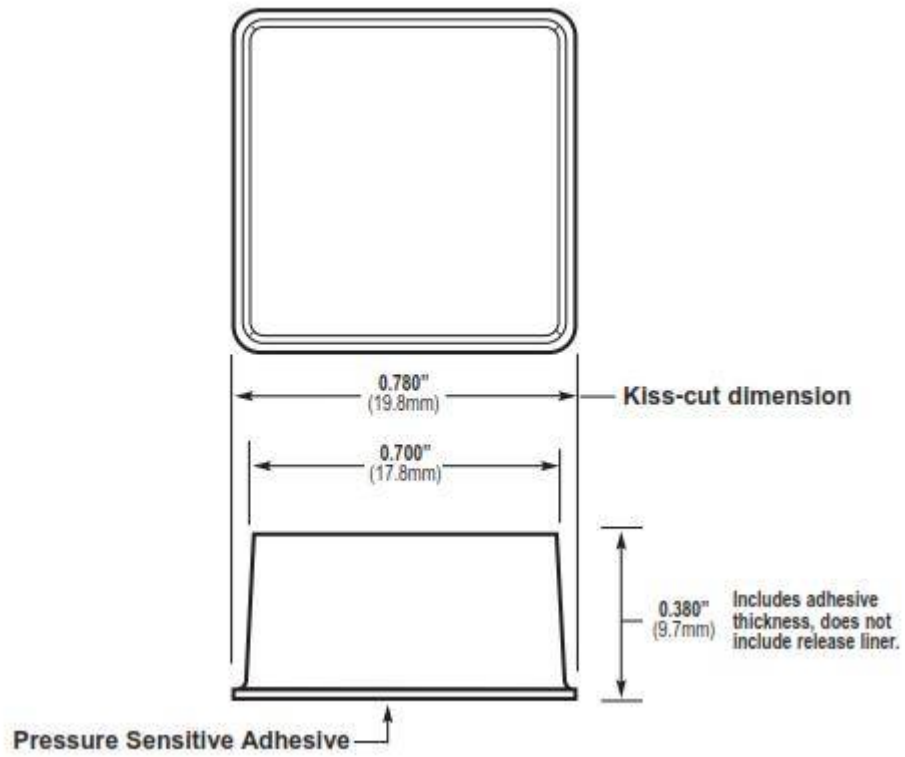

Mechanical

Actual Size

General Specifications

Material:	Polyurethane	Pad Size:	6" x 12"
Pressure Sensitive Adhesive:	Acrylic -or- Synthetic Rubber	Per Pad:	200 Pieces — 10 across, 20 down
Durometer, Shore A:	60-70 Standard	Per Box:	5,000 Pieces, 25 Pads
Tolerance:	±0.02" (.5mm)	Colors:	Clear, Black, Brown, White & Gray

Includes adhesive thickness, does not include release liner.

Mechanical

Actual Size

General Specifications

Material: Polyurethane	Pad Size: 6" x 12" — 7 across, 14 down
Pressure Sensitive Adhesive: Acrylic -or- Synthetic Rubber	Per Pad: 98 Pieces
Durometer, Shore A: 60-70 Standard	Per Box: 2,940 Pieces, 30 Pads
Tolerance: ±0.02" (.5mm)	Colors: Clear, Black

Mechanical

Actual Size

General Specifications

Material: Polyurethane	Pad Size: Supplied as Singles
Pressure Sensitive Adhesive: Acrylic -or- Synthetic Rubber	Per Pad: 1
Durometer, Shore A: 60-70 Standard &	Per Box: 2,000
Tolerance: ±0.02" (.5mm)	Colors: Clear, Black & Brown

Mechanical

Actual Size

General Specifications

Material: Polyurethane	Pad Size: 6" x 12"
Pressure Sensitive Adhesive: Acrylic -or- Synthetic Rubber	Per Pad: 98 Pieces — 7 across, 14 down
Durometer, Shore A: 60-70 Standard	Per Box: 2,646 Pieces, 27 Pads
Tolerance: ±0.02' (.5mm)	Colors: Clear, Black, Brown, White & Gray