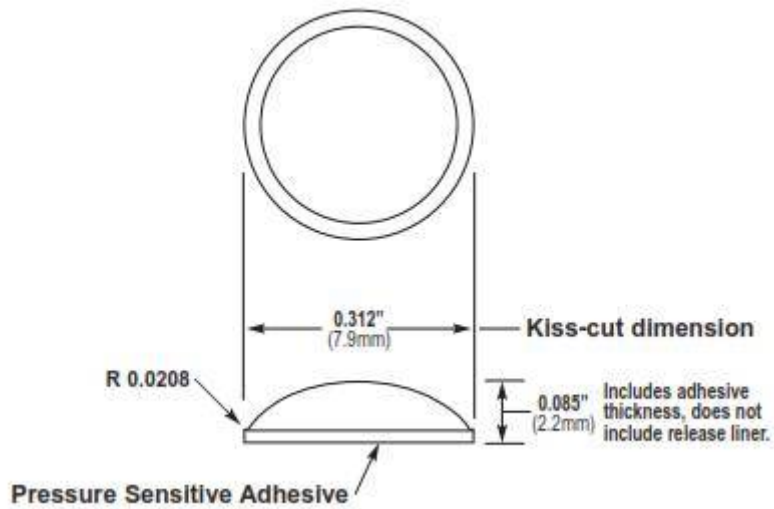

Mechanical

Actual Size: Cross-Section

General Specifications

Material:	Polyurethane	Pad Size:	6" x 12"
Pressure Sensitive Adhesive:	Synthetic Rubber -or- Acrylic	Per Pad:	72 Pieces – 6 across, 12 down
Durometer, Shore A:	60-70 Standard	Per Box:	1,440 Pieces – 20 Pads
Tolerance:	±0.02' (.5mm)	Colors:	Clear, Black, White & Gray

Mechanical

Actual Size: Cross-Section

General Specifications

Material: Polyurethane	Pad Size: Supplied as single cut.
Pressure Sensitive Adhesive: Synthetic Rubber -or- Acrylic	Per Pad: 1 Piece
Durometer, Shore A: 60-70 Standard	Per Box: 500 Pieces
Tolerance: $\pm 0.02"$ (.5mm)	Colors: Clear, Black, Brown, White & Gray

Mechanical Dimensions

Actual Size

General Specifications

Material: Polyurethane	Pad Size: 6" x 12"
Pressure Sensitive Adhesive: Synthetic Rubber	Per Pad: 200 Pieces — 10 across x 20 down
Durometer, Shore A: 50-55 Soft Durometer	Per Box: 5,000 Pieces — 25 Pads
Tolerance: ±0.02" (.5mm)	Colors: Clear