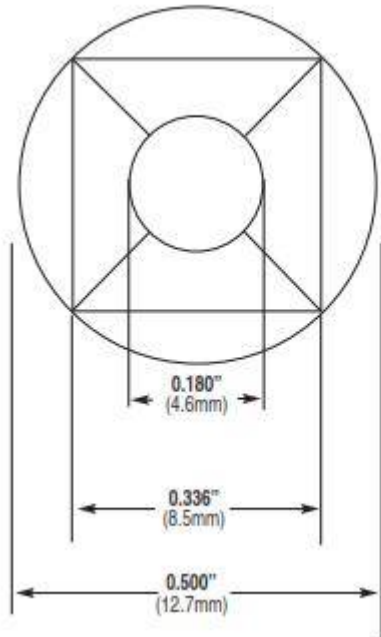

Mechanical

Actual Size

General Specifications

Material: Polyurethane	Pad Size: 6" x 12"
Pressure Sensitive Adhesive: Acrylic -or- Synthetic Rubber	Per Pad: 200 Pieces — 10 across x 20 down
Durometer, Shore A: 60-70 Standard / 50-55 Softer Durometer	Per Box: 5,000 Pieces — 25 Pads
Tolerance: ±0.02" (.5mm)	Colors: Clear, Black & Gray

Mechanical

Actual Size: Cross-Section

General Specifications

Material:	Polyurethane	Pad Size:	6" x 12"
Pressure Sensitive Adhesive:	Synthetic Rubber -or- Acrylic	Per Pad:	72 Pieces – 6 across, 12 down
Durometer, Shore A:	60-70 Standard	Per Box:	1,440 Pieces – 20 Pads
Tolerance:	±0.02' (.5mm)	Colors:	Clear, Black, White & Gray

Mechanical

Actual Size: Cross-Section

General Specifications

Material: Polyurethane	Pad Size: Supplied as single cut.
Pressure Sensitive Adhesive: Synthetic Rubber -or- Acrylic	Per Pad: 1 Piece
Durometer, Shore A: 60-70 Standard	Per Box: 500 Pieces
Tolerance: $\pm 0.02"$ (.5mm)	Colors: Clear, Black, Brown, White & Gray

Mechanical Dimensions

Actual Size

General Specifications

Material: Polyurethane	Pad Size: 6" x 12"
Pressure Sensitive Adhesive: Synthetic Rubber	Per Pad: 200 Pieces — 10 across x 20 down
Durometer, Shore A: 50-55 Soft Durometer	Per Box: 5,000 Pieces — 25 Pads
Tolerance: ±0.02" (.5mm)	Colors: Clear