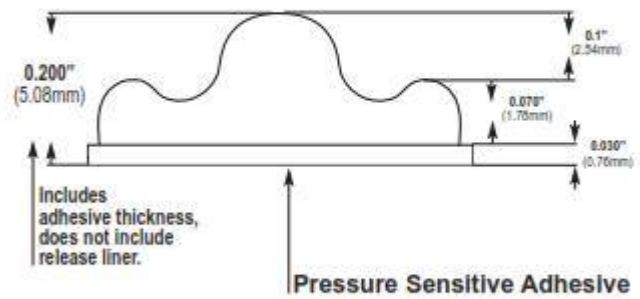

Mechanical

Actual Size: Cross-Section

General Specifications

Material:	Polyurethane	Pad Size:	6" x 12"
Pressure Sensitive Adhesive:	Synthetic Rubber -or- Acrylic	Per Pad:	72 Pieces – 6 across, 12 down
Durometer, Shore A:	60-70 Standard	Per Box:	1,440 Pieces – 20 Pads
Tolerance:	±0.02' (.5mm)	Colors:	Clear, Black, White & Gray

Mechanical

Actual Size: Cross-Section

General Specifications

Material: Polyurethane	Pad Size: Supplied as single cut.
Pressure Sensitive Adhesive: Synthetic Rubber -or- Acrylic	Per Pad: 1 Piece
Durometer, Shore A: 60-70 Standard	Per Box: 500 Pieces
Tolerance: $\pm 0.02"$ (.5mm)	Colors: Clear, Black, Brown, White & Gray

Mechanical Dimensions

Actual Size

General Specifications

Material: Polyurethane	Pad Size: 6" x 12"
Pressure Sensitive Adhesive: Synthetic Rubber	Per Pad: 200 Pieces — 10 across x 20 down
Durometer, Shore A: 50-55 Soft Durometer	Per Box: 5,000 Pieces — 25 Pads
Tolerance: ±0.02" (.5mm)	Colors: Clear