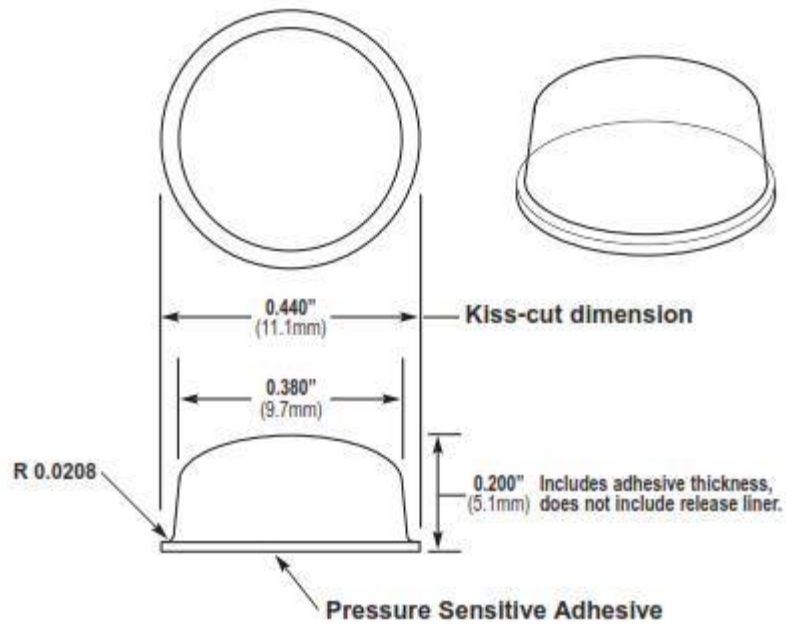

Mechanical

Actual Size

General Specifications

Material: Polyurethane (also Soft Durometer)	Pad Size: 6" x 12"
Pressure Sensitive Adhesive: Acrylic -or- Synthetic Rubber	Per Pad: 200 Pieces — 10 across x 20 down
Durometer, Shore A: 60-70 Standard / 50-55 Softer Durometer	Per Box: 5,000 Pieces — 25 Pads
Tolerance: ±0.02" (.5mm)	Colors: Clear, Black, White & Gray

Mechanical

Actual Size

General Specifications

Material: Polyurethane	Pad Size: 6" x 12"
Pressure Sensitive Adhesive: Acrylic -or- Synthetic Rubber	Per Pad: 300 Pieces — 12 across x 25 down
Durometer, Shore A: 60-70 Standard	Per Box: 6,000 Pieces — 20 Pads
Tolerance: ±0.02" (.5mm)	Colors: Clear

Mechanical

Actual Size

General Specifications

Material: Polyurethane	Pad Size: 6" x 12"
Pressure Sensitive Adhesive: Acrylic -or- Synthetic Rubber	Per Pad: 288 Pieces — 12 across x 24 down
Durometer, Shore A: 60-70 Standard / 50-55 Softer Durometer	Per Box: 7,200 Pieces — 25 Pads
Tolerance: ±0.02' (.5mm)	Colors: All

Mechanical

Actual Size

General Specifications

Material: Polyurethane	Pad Size: 6" x 12"
Pressure Sensitive Adhesive: Acrylic -or- Synthetic Rubber	Per Pad: 242 Pieces — 11 across x 22 down
Durometer, Shore A: 60—70 Standard or 50—55 Softer Durometer	Per Box: 5,082 Pieces — 21 Pads
Tolerance: $\pm 0.02"$ (.5mm)	Colors: Clear, Black, Brown, White & Gray