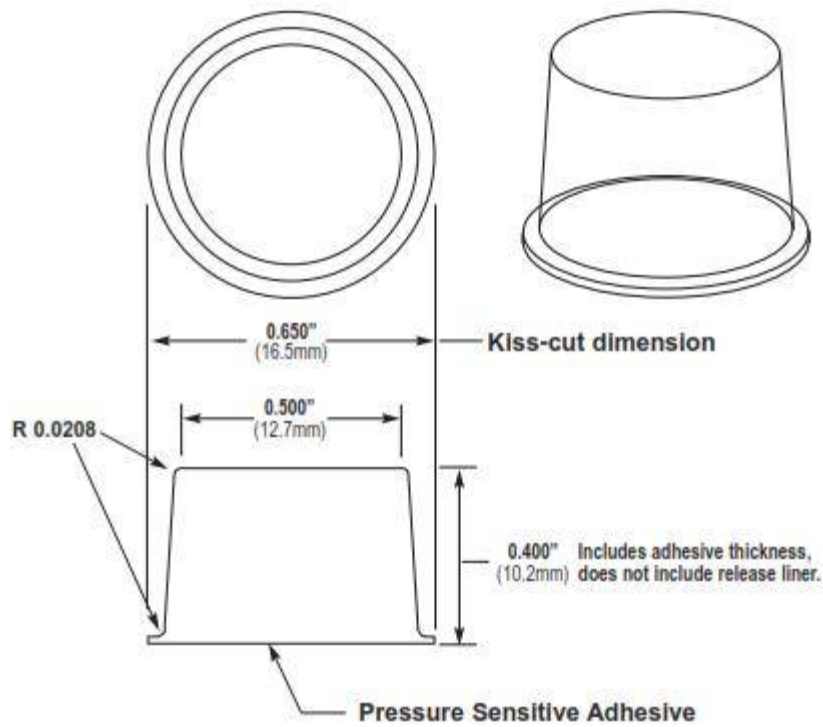

Mechanical

Actual Size

General Specifications

Material: Polyurethane	Pad Size: 6" x 12"
Pressure Sensitive Adhesive: Acrylic -or- Synthetic Rubber	Per Pad: 200 Pieces — 10 across, 20 down
Durometer, Shore A: 60-70 Standard & 50-55 Softer Durometer	Per Box: 5,000 Pieces, 25 Pads
Tolerance: ±0.02" (.5mm)	Colors: Clear & Black

Mechanical

Actual Size

General Specifications

Material: Polyurethane	Pad Size: 6" x 12"
Pressure Sensitive Adhesive: Acrylic -or- Synthetic Rubber	Per Pad: 200 Pieces — 10 across x 20 down
Durometer, Shore A: 60-70 Standard & 50-55 Softer Durometer	Per Box: 5,000 Pieces — 25 Pads
Tolerance: ±0.02' (.5mm)	Colors: Clear, Black, Brown, White & Gray

Mechanical

Actual Size

General Specifications

Material: Polyurethane	Pad Size: 6" x 12"
Pressure Sensitive Adhesive: Acrylic -or- Synthetic Rubber	Per Pad: 200 Pieces — 10 across x 20 down
Durometer, Shore A: 60-70 Standard	Per Box: 5,000 Pieces — 25 Pads
Tolerance: ±0.02" (.5mm)	Colors: Clear, Black & White

Mechanical

Actual Size

General Specifications

Material: Polyurethane	Pad Size: 6" x 12"
Pressure Sensitive Adhesive: Acrylic -or- Synthetic Rubber	Per Pad: 128 Pieces — 8 across x 16 down
Durometer, Shore A: 60-70 Standard	Per Box: 2,560 Pieces — 20 Pads
Tolerance: ±0.02" (.5mm)	Colors: Clear, Black & Gray