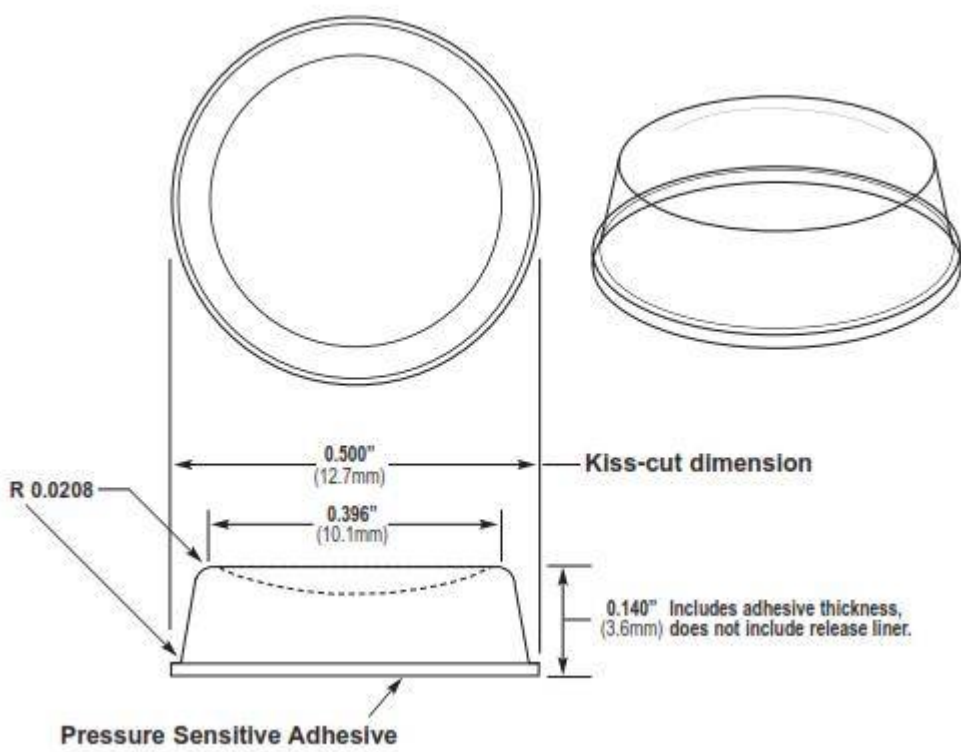

Pressure Sensitive Adhesive

Mechanical

Actual Size

General Specifications

Material:	Polyurethane	Pad Size:	6" x 12"
Pressure Sensitive Adhesive:	Acrylic -or- Synthetic Rubber	Per Pad:	55 Pieces — 5 across, 11 down
Durometer, Shore A:	60-70 Standard	Per Box:	2,310 Pieces, 42 Pads
Tolerance:	±0.02" (.5mm)	Colors:	Clear, Black & Gray

Mechanical

Actual Size: Cross-Section

General Specifications

Material:	Polyurethane	Pad Size:	6" x 12"
Pressure Sensitive Adhesive:	Synthetic Rubber -or- Acrylic	Per Pad:	72 Pieces – 6 across, 12 down
Durometer, Shore A:	60-70 Standard	Per Box:	1,440 Pieces – 20 Pads
Tolerance:	±0.02' (.5mm)	Colors:	Clear, Black, White & Gray