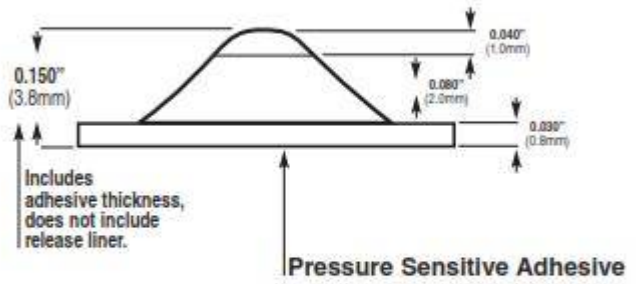

Mechanical

Actual Size: Cross-Section

General Specifications

Material:	Polyurethane	Pad Size:	6" x 12"
Pressure Sensitive Adhesive:	Synthetic Rubber -or- Acrylic	Per Pad:	72 Pieces – 6 across, 12 down
Durometer, Shore A:	60-70 Standard	Per Box:	1,440 Pieces – 20 Pads
Tolerance:	±0.02' (.5mm)	Colors:	Clear, Black, White & Gray

Mechanical

Actual Size: Cross-Section

General Specifications

Material: Polyurethane	Pad Size: Supplied as single cut.
Pressure Sensitive Adhesive: Synthetic Rubber -or- Acrylic	Per Pad: 1 Piece
Durometer, Shore A: 60-70 Standard	Per Box: 500 Pieces
Tolerance: $\pm 0.02"$ (.5mm)	Colors: Clear, Black, Brown, White & Gray