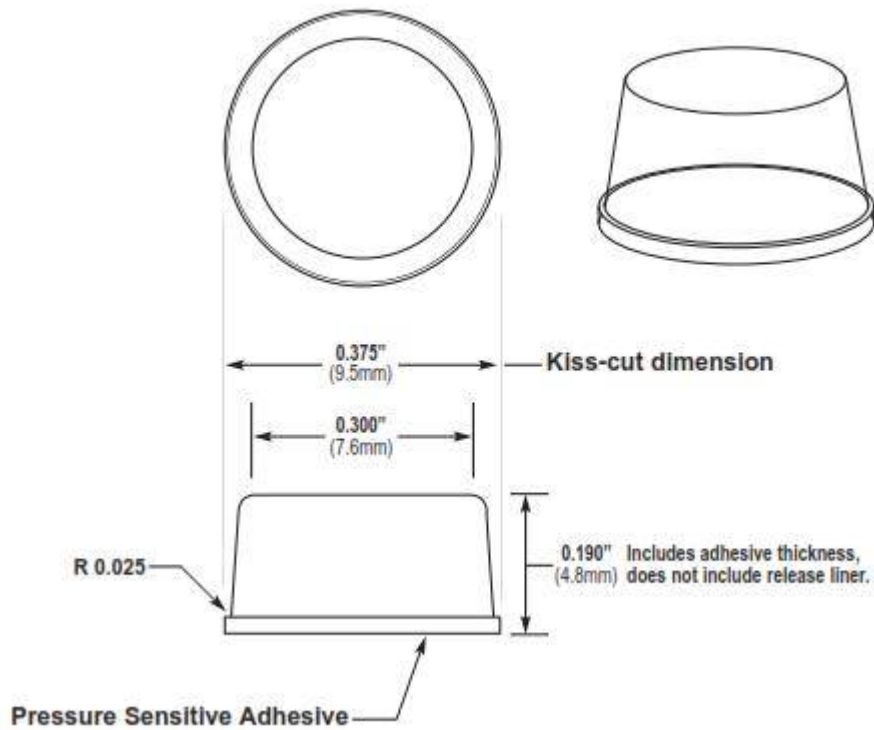

Mechanical

Actual Size

General Specifications

Material: Polyurethane	Pad Size: 6" x 12"
Pressure Sensitive Adhesive: Acrylic -or- Synthetic Rubber	Per Pad: 200 Pieces — 10 across x 20 down
Durometer, Shore A: 60-70 Standard & 50-55 Softer Durometer	Per Box: 5,000 Pieces — 25 Pads
Tolerance: ±0.02" (.5mm)	Colors: Clear, Black, Brown, White & Gray

Mechanical

Actual Size

General Specifications

Material:	Polyurethane	Pad Size:	6" x 12"
Pressure Sensitive Adhesive:	Acrylic -or- Synthetic Rubber	Per Pad:	200 Pieces — 10 across x 20 down
Durometer, Shore A:	60-70 Standard / 50-55 Softer Durometer	Per Box:	5,000 Pieces — 25 Pads
Tolerance:	±0.02" (.5mm)	Colors:	Clear, Black & Gray

Mechanical

Actual Size

General Specifications

Material:	Polyurethane	Pad Size:	6" x 12"
Pressure Sensitive Adhesive:	Acrylic -or- Synthetic Rubber	Per Pad:	300 Pieces — 12 across x 25 down
Durometer, Shore A:	60-70 Standard / 50-55 Softer Durometer	Per Box:	6,000 Pieces — 20 Pads
Tolerance:	±0.02" (.5mm)	Colors:	Clear, Black