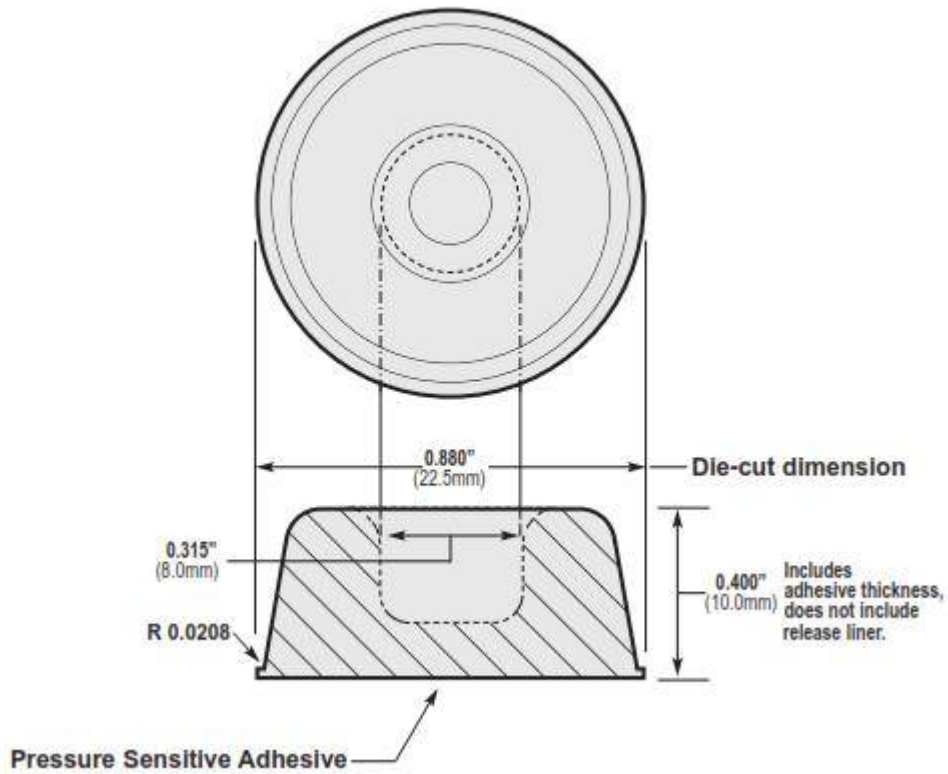

Mechanical

Actual Size

General Specifications

Material: Polyurethane	Pad Size: 6" x 12"
Pressure Sensitive Adhesive: Acrylic -or- Synthetic Rubber	Per Pad: 98 Pieces — 7 across, 14 down
Durometer, Shore A: 60-70 Standard	Per Box: 2,646 Pieces, 27 Pads
Tolerance: ±0.02' (.5mm)	Colors: Clear, Black, Brown, White & Gray

Pressure Sensitive Adhesive

Mechanical

Actual Size

General Specifications

Material:	Polyurethane	Pad Size:	6" x 12"
Pressure Sensitive Adhesive:	Acrylic -or- Synthetic Rubber	Per Pad:	55 Pieces — 5 across, 11 down
Durometer, Shore A:	60-70 Standard	Per Box:	2,310 Pieces, 42 Pads
Tolerance:	±0.02" (.5mm)	Colors:	Clear, Black & Gray

Mechanical

Actual Size

General Specifications

Material: Polyurethane	Pad Size: 6" x 12"
Pressure Sensitive Adhesive: Acrylic -or- Synthetic Rubber	Per Pad: 200 Pieces — 10 across x 20 down
Durometer, Shore A: 60-70 Standard / 50-55 Softer Durometer	Per Box: 5,000 Pieces — 25 Pads
Tolerance: ±0.02" (.5mm)	Colors: Clear, Black & Gray

Mechanical

Actual Size: Cross-Section

General Specifications

Material:	Polyurethane	Pad Size:	6" x 12"
Pressure Sensitive Adhesive:	Synthetic Rubber -or- Acrylic	Per Pad:	72 Pieces – 6 across, 12 down
Durometer, Shore A:	60-70 Standard	Per Box:	1,440 Pieces – 20 Pads
Tolerance:	±0.02' (.5mm)	Colors:	Clear, Black, White & Gray