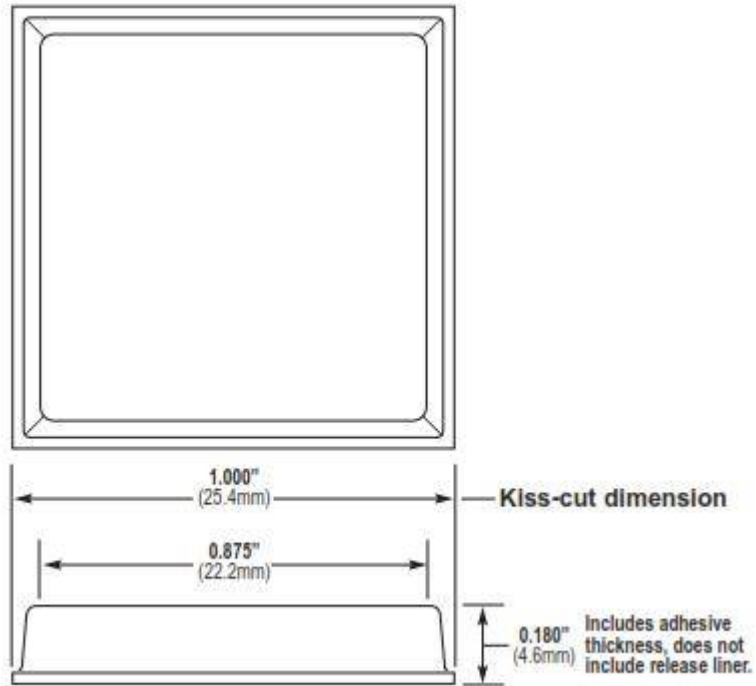

Includes adhesive thickness, does not include release liner.

Mechanical

Actual Size

General Specifications

Material: Polyurethane	Pad Size: 6" x 12" — 7 across, 14 down
Pressure Sensitive Adhesive: Acrylic -or- Synthetic Rubber	Per Pad: 98 Pieces
Durometer, Shore A: 60-70 Standard	Per Box: 2,940 Pieces, 30 Pads
Tolerance: ±0.02" (.5mm)	Colors: Clear, Black

Mechanical

Actual Size

General Specifications

Material: Polyurethane	Pad Size: Supplied as Singles
Pressure Sensitive Adhesive: Acrylic -or- Synthetic Rubber	Per Pad: 1
Durometer, Shore A: 60-70 Standard &	Per Box: 2,000
Tolerance: ±0.02" (.5mm)	Colors: Clear, Black & Brown

Mechanical

Actual Size

General Specifications

Material: Polyurethane	Pad Size: 6" x 12"
Pressure Sensitive Adhesive: Acrylic -or- Synthetic Rubber	Per Pad: 98 Pieces — 7 across, 14 down
Durometer, Shore A: 60-70 Standard	Per Box: 2,646 Pieces, 27 Pads
Tolerance: ±0.02' (.5mm)	Colors: Clear, Black, Brown, White & Gray