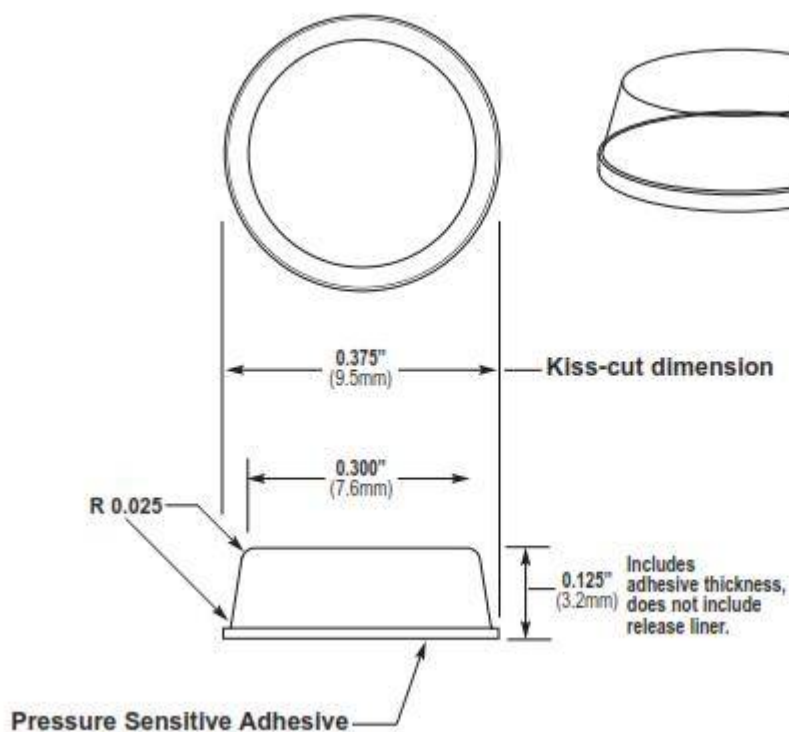

Mechanical

Actual Size

General Specifications	
Material: Polyurethane	Pad Size: 6" x 12"
Pressure Sensitive Adhesive: Acrylic -or- Synthetic Rubber	Per Pad: 242 Pieces — 11 across x 22 down
Durometer, Shore A: 60—70 Standard or 50—55 Softer Durometer	Per Box: 5,082 Pieces — 21 Pads
Tolerance: ±0.02" (.5mm)	Colors: Clear, Black, Brown, White & Gray

Mechanical

Actual Size

General Specifications

Material: Polyurethane	Pad Size: 6" x 12"
Pressure Sensitive Adhesive: Acrylic -or- Synthetic Rubber	Per Pad: 200 Pieces — 10 across x 20 down
Durometer, Shore A: 60-70 Standard & 50-55 Softer Durometer	Per Box: 5,000 Pieces — 25 Pads
Tolerance: ±0.02" (.5mm)	Colors: Clear, Black, Brown, White & Gray

Mechanical

Actual Size

General Specifications

Material:	Polyurethane	Pad Size:	6" x 12"
Pressure Sensitive Adhesive:	Acrylic -or- Synthetic Rubber	Per Pad:	200 Pieces — 10 across x 20 down
Durometer, Shore A:	60-70 Standard / 50-55 Softer Durometer	Per Box:	5,000 Pieces — 25 Pads
Tolerance:	±0.02" (.5mm)	Colors:	Clear, Black & Gray