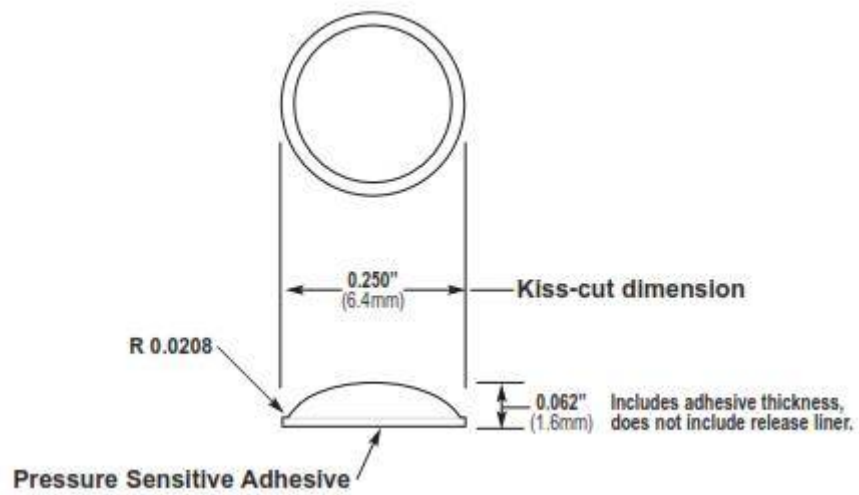

Mechanical

Actual Size

General Specifications

Material:	Polyurethane	Pad Size:	Cut individually or 2 x 2
Pressure Sensitive Adhesive:	Acrylic -or- Synthetic Rubber	Per Pad:	1 or 4 Pieces
Durometer, Shore A:	60-70 Standard	Per Box:	1,000 Single Pieces or 250 Pads
Tolerance:	±0.02" (.5mm)	Colors:	Clear & Black

Mechanical

Actual Size

General Specifications

Material:	Polyurethane	Pad Size:	6" x 12"
Pressure Sensitive Adhesive:	Acrylic -or- Synthetic Rubber	Per Pad:	578 Pieces — 17 across x 34 down
Durometer, Shore A:	60-70 Standard / 50-55 Softer Durometer	Per Box:	15,028 Pieces — 26 Pads
Tolerance:	±0.02' (.5mm)	Colors:	Clear & Black

Mechanical Dimensions

Actual Size

General Specifications

Material:	Polyurethane	Pad Size:	6" x 12"
Pressure Sensitive Adhesive:	Acrylic -or- Synthetic Rubber	Per Pad:	450 Pieces — 15 across x 30 down
Durometer, Shore A:	60-70 Standard	Per Box:	5,400 Pieces — 12 Pads
Tolerance:	±0.02" (.5mm)	Colors:	Clear & Black