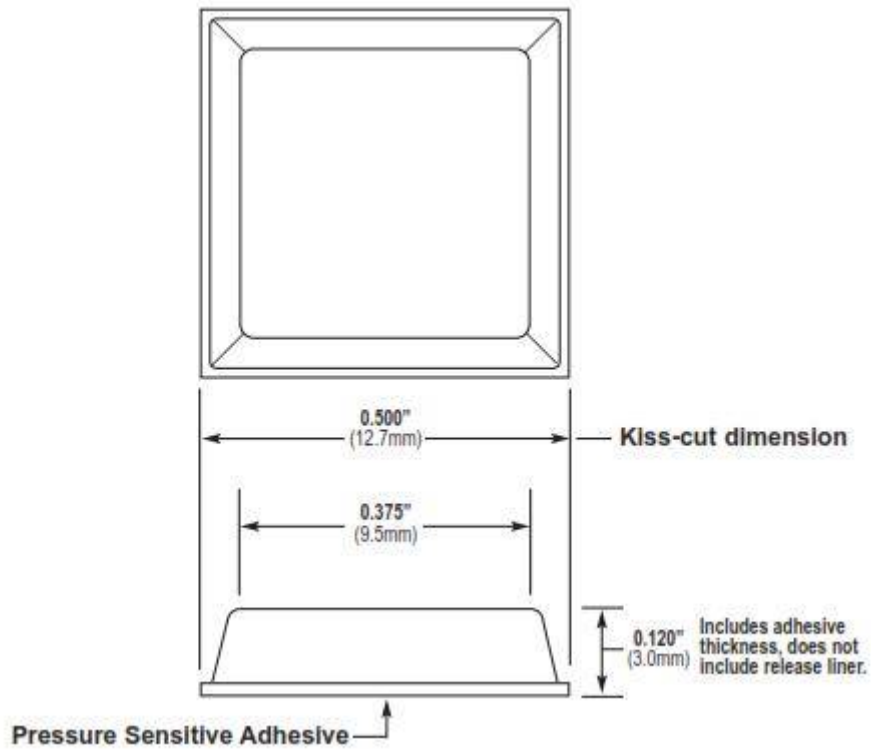

Mechanical

Actual Size

General Specifications

Material: Polyurethane	Pad Size: 6" x 12"
Pressure Sensitive Adhesive: Acrylic -or- Synthetic Rubber	Per Pad: 96 Pieces — 7 across x 14 down
Durometer, Shore A: 60-70 Standard	Per Box: 2,254 Pieces — 23 Pads
Tolerance: ±0.02" (.5mm)	Colors: Clear, Black, White & Gray

Mechanical

Actual Size

General Specifications

Material: Polyurethane	Pad Size: 6" x 12"
Pressure Sensitive Adhesive: Acrylic -or- Synthetic Rubber	Per Pad: 84 Pieces — 7 across x 12 down
Durometer, Shore A: 60-70 Standard / 50-55 Softer Durometer	Per Box: 5,040 Pieces — 25 Pads
Tolerance: ±0.02" (.5mm)	Colors: Clear & Black

Mechanical

 Actual Size

General Specifications

Material: Polyurethane	Pad Size: 6" x 12"
Pressure Sensitive Adhesive: Acrylic -or- Synthetic Rubber	Per Pad: 242 Pieces — 11 across, 22 down
Durometer, Shore A: 60-70 Standard	Per Box: 5,082 Pieces, 21 Pads
Tolerance: ±0.02' (.5mm)	Colors: Clear, Black