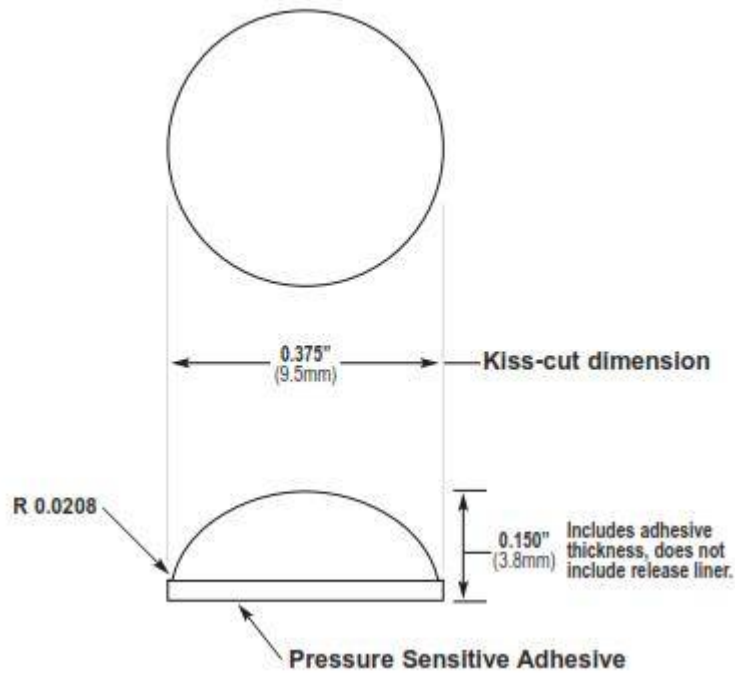

Mechanical Dimensions

Actual Size

General Specifications

Material:	Polyurethane	Pad Size:	6" x 12"
Pressure Sensitive Adhesive:	Acrylic -or- Synthetic Rubber	Per Pad:	450 Pieces — 15 across x 30 down
Durometer, Shore A:	60-70 Standard	Per Box:	5,400 Pieces — 12 Pads
Tolerance:	±0.02" (.5mm)	Colors:	Clear & Black

Mechanical

Actual Size

General Specifications

Material: Polyurethane	Pad Size: 6" x 12"
Pressure Sensitive Adhesive: Acrylic -or- Synthetic Rubber	Per Pad: 450 Pieces — 15 across x 30 down
Durometer, Shore A: 60-70 Standard	Per Box: 5,400 Pieces — 12 Pads
Tolerance: ±0.02' (.5mm)	Colors: Clear

Mechanical

Actual Size

General Specifications

Material: Polyurethane	Pad Size: 6" x 12"
Pressure Sensitive Adhesive: Acrylic -or- Synthetic Rubber	Per Pad: 450 Pieces — 15 across x 30 down
Durometer, Shore A: 60-70 Standard / 50-55 Softer Durometer	Per Box: 5,400 Pieces — 12 Pads
Tolerance: ±0.02" (.5mm)	Colors: Clear & Black

Mechanical

Actual Size

General Specifications

Material: Polyurethane (also Soft Durometer)	Pad Size: 6" x 12"
Pressure Sensitive Adhesive: Acrylic -or- Synthetic Rubber	Per Pad: 200 Pieces — 10 across x 20 down
Durometer, Shore A: 60-70 Standard / 50-55 Softer Durometer	Per Box: 5,000 Pieces — 25 Pads
Tolerance: ±0.02" (.5mm)	Colors: Clear, Black, White & Gray