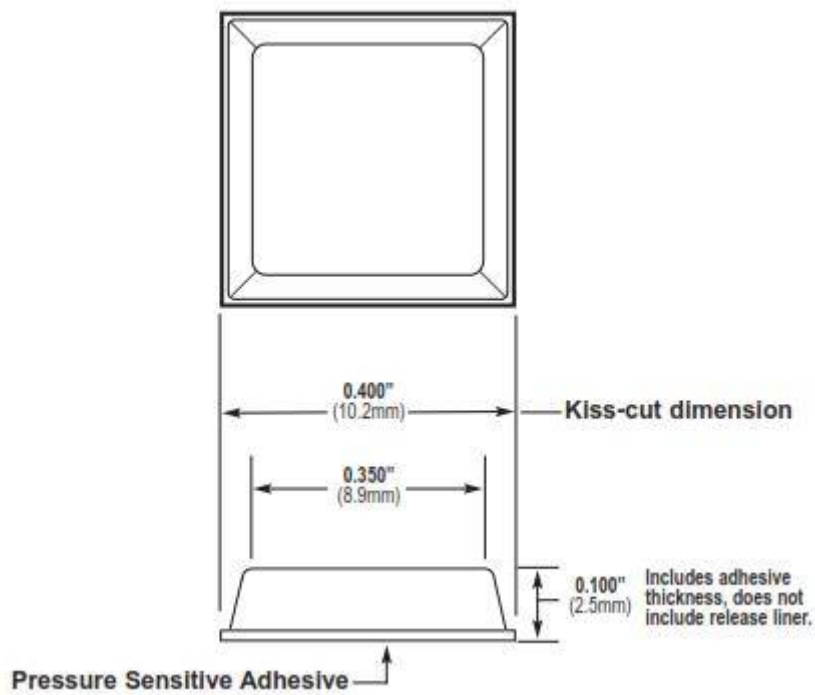

Mechanical

Actual Size

General Specifications

Material:	Polyurethane	Pad Size:	6" x 12"
Pressure Sensitive Adhesive:	Acrylic -or- Synthetic Rubber	Per Pad:	128 Pieces — 8 across x 16 down
Durometer, Shore A:	60-70 Standard	Per Box:	3,200 Pieces — 25 Pads
Tolerance:	±0.02' (.5mm)	Colors:	Clear, Black, White & Gray

Mechanical

Actual Size

General Specifications

Material: Polyurethane	Pad Size: 6" x 12"
Pressure Sensitive Adhesive: Acrylic -or- Synthetic Rubber	Per Pad: 96 Pieces — 7 across x 14 down
Durometer, Shore A: 60-70 Standard	Per Box: 2,254 Pieces — 23 Pads
Tolerance: ±0.02" (.5mm)	Colors: Clear, Black, White & Gray

Mechanical

Actual Size

General Specifications

Material: Polyurethane	Pad Size: 6" x 12"
Pressure Sensitive Adhesive: Acrylic -or- Synthetic Rubber	Per Pad: 84 Pieces — 7 across x 12 down
Durometer, Shore A: 60-70 Standard / 50-55 Softer Durometer	Per Box: 5,040 Pieces — 25 Pads
Tolerance: ±0.02" (.5mm)	Colors: Clear & Black